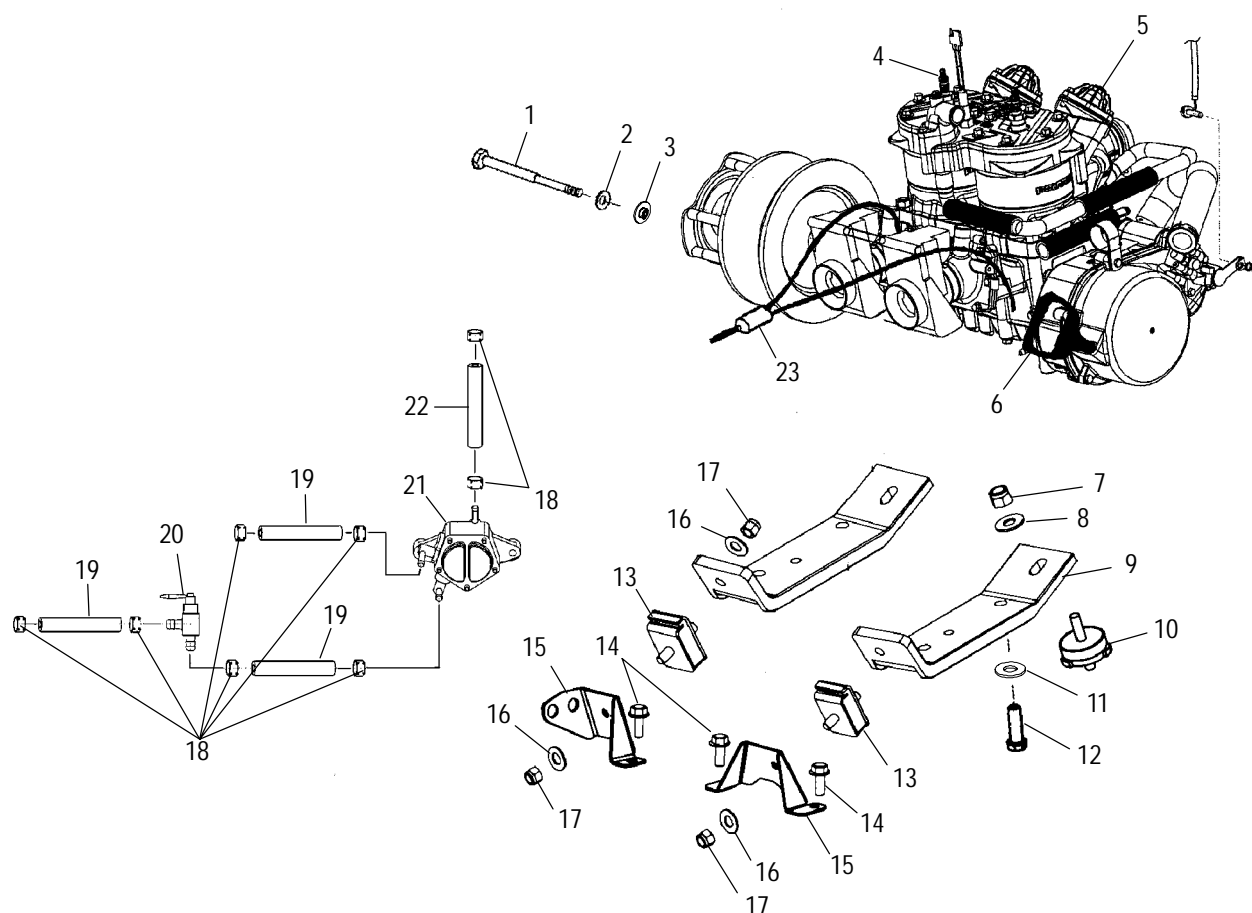

ENGINE MOUNTING

600 CLASSIC TOURING S02ST6ES and 600 CLASSIC TOURING S02ST6ESA

Part numbers may have changed since this microfiche was issued. To ensure that correct parts are received, refer to PartSmart, which is updated monthly.

Ref.	Part No.	Qty.	Description
1	7517501	1	Screw
2	7556003	1	Washer
3	5131872	1	Washer
4	3070190	2	Spark Plug, RN57YCC, Champion
5	2202032	1	Kit, Short Block (S2104-6044PL6E) NOTE: The Short Block assembly contains a crankcase assembly, cylinder and cylinder head assembly, and a piston and crankshaft assembly. Prior authorization is required for warranty consideration.
6	5431499-070	1	Handle, Recoil
7	7542451	2	Nut, Nylok
8	7555893	2	Washer, Flat
9	5244951 5244952	1 1	Strap, Engine Mount, LH Strap, Engine Mount, RH

Ref.	Part No.	Qty.	Description
10	3021290	2	Mount, Engine
11	7553101	4	Washer, Spring Lock
12	7512539	4	Screw
13	3021206	2	Mount, Engine
14	7517854	3	Screw
15	1013397 5245044	1 1	Bracket, Engine Mount, LH Bracket, Engine Mount, RH
16	7555806	4	Washer, Flat
17	7547008	4	Nut, FLEXLOC
18	7080003	8	Clamp, Hose
19	8350017-600	AR	Line, Fuel
20	7052268	1	Valve, Fuel
21	2520257	1	Pump, Fuel
22	8450040-600	AR	Line, Fuel
23	7080867	1	Cable, Throttle

7/01