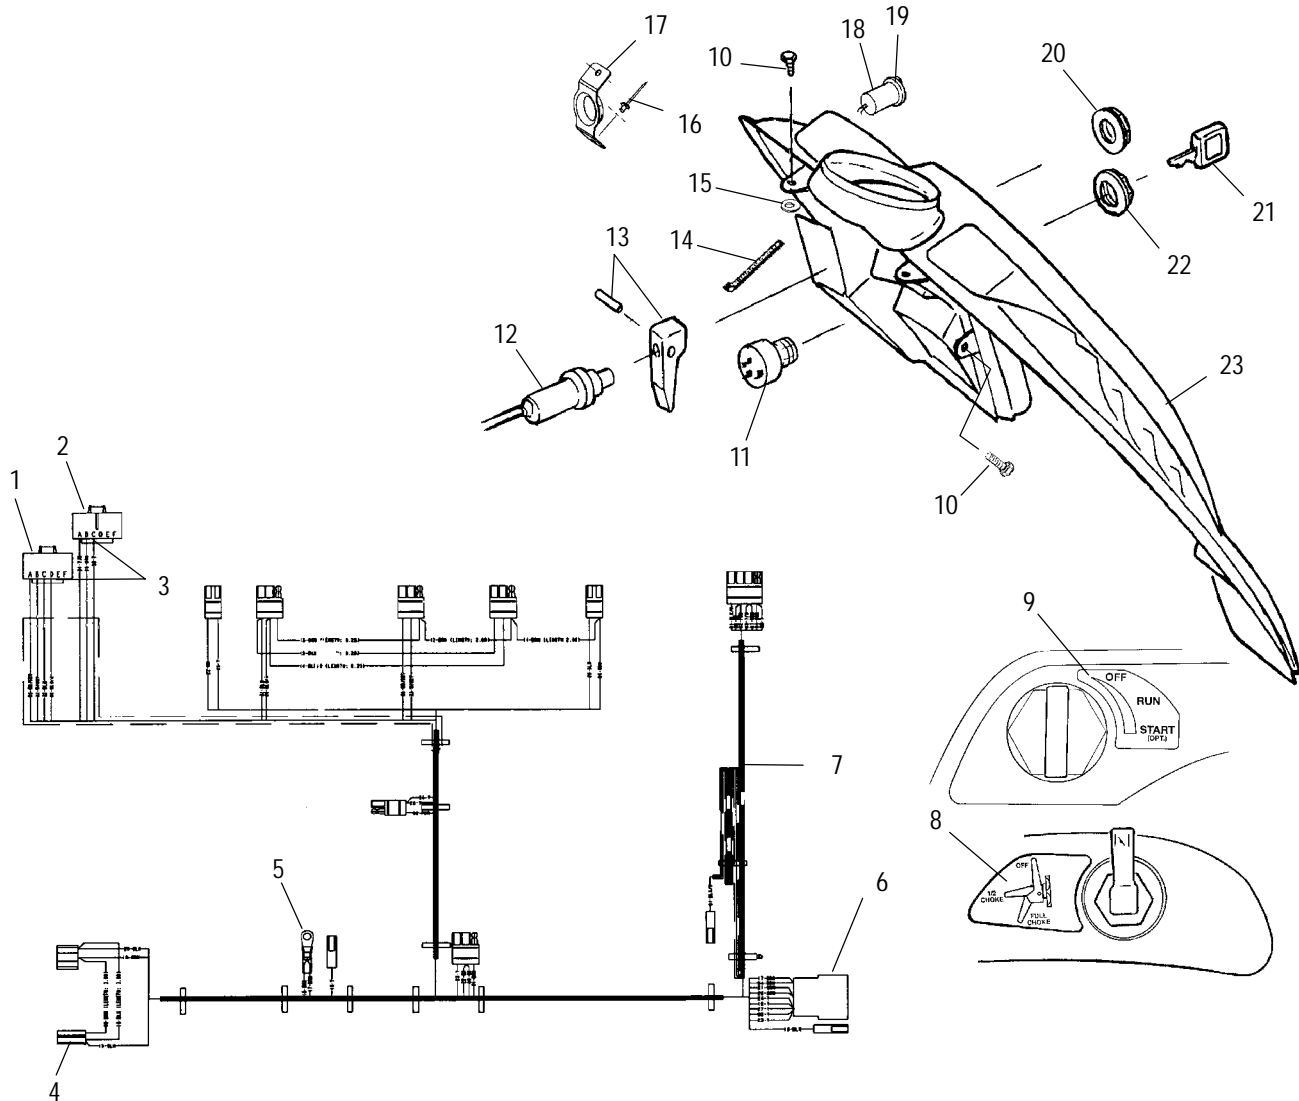

CONSOLE

600 CLASSIC TOURING S02ST6ES and 600 CLASSIC TOURING S02ST6ESA

Part numbers may have changed since this microfiche was issued. To ensure that correct parts are received, refer to PartSmart, which is updated monthly.

Ref.	Part No.	Qty.	Description
1	4010194	1	Housing, Connector
2	4010193	1	Housing, Connector
3	4010192	7	Socket
4	4020063	1	Housing
5	4020092	1	Terminal, Ring
6	4020057	1	Housing
7	2460912	1	Harness, Main
8	7170054	1	Decal, Choke
9	7078148	1	Decal, Ignition
10	7515199	4	Screw
11	2201614	1	Kit, Ignition Switch
12	7080734	1	Cable, Choke Control (Incl. 13,20)
13	2201439	1	Kit, Choke Lever (Incl. Pin)
14	7080138	1	Cable Tie

Ref.	Part No.	Qty.	Description
15	7555932	2	Washer, Nylon
16	7621330	2	Rivet
17	5243049	1	Guide, Recoil
18	4010283	1	Asm., 12V Power Plug
19	5411744	1	Cap, Rubber
20	5432944	1	Nut, Choke Slide
21	5410611	1	Cap w/Key NOTE: When ordering ignition key PN 5410611 be sure to specify if for an A,B,C,D, or E switch. Letter code will be labeled on underside of switch body behind console. Key dot code found on key cap (i.e. one dot = A, two dots= B, etc.).
22	7547035	1	Nut, Ignition
23	5434115	1	Console