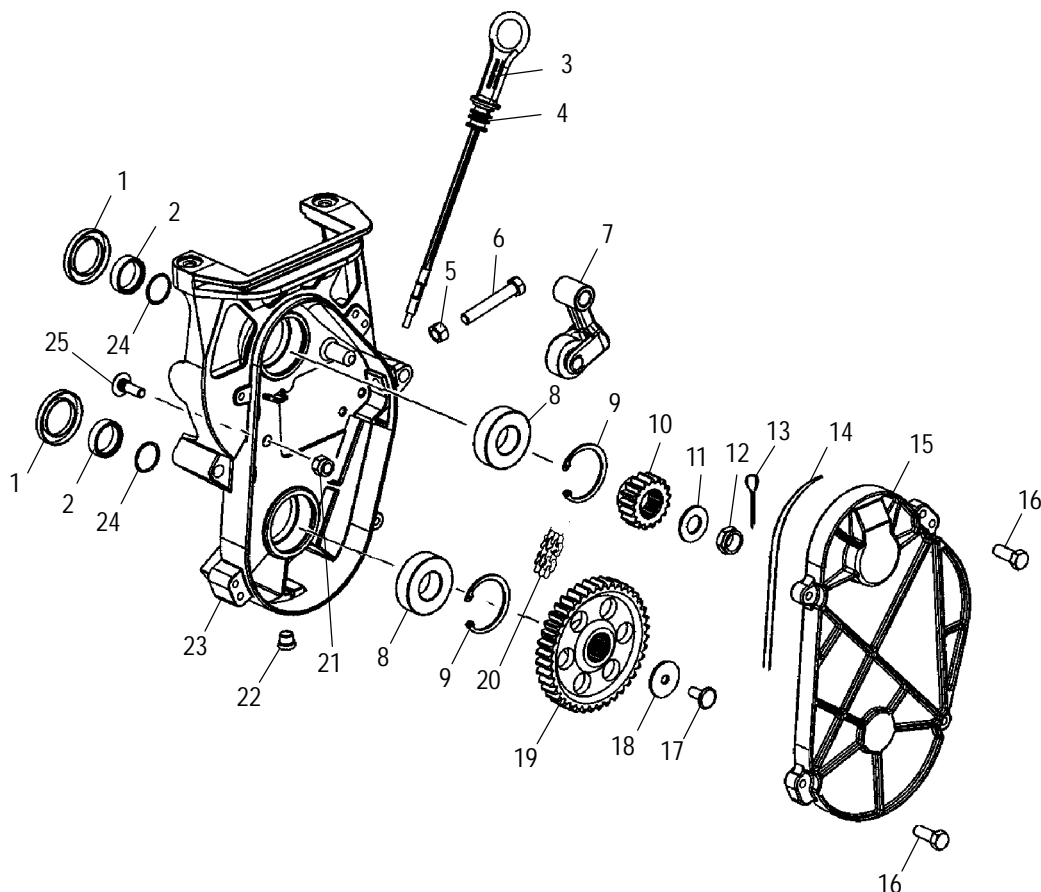

CHAINCASE

600 CLASSIC TOURING S02ST6ES and 600 CLASSIC TOURING S02ST6ESA

Ref.	Part No.	Qty.	Description
1	3610030	2	Seal, Oil
2	5020588	2	Sleeve, Seal
3	5431419	1	Dipstick
4	5410675	1	O-Ring
5	7542404	1	Nut
6	7515551	1	Screw
7	1332213	1	Asm., Tightener
	3553002	1	Bearing, Chaincase Idler
	5630123	1	Wheel, Idler
	7558702	2	Washer, Thrust
	7662210	1	Pin, Chain Tightener
	5630958	1	Block, Tightener
8	3514309	2	Bearing, Ball
9	7718406	2	Ring, Retaining
10	3221096	1	Sprocket, 20T, 3/4W
11	7571620	1	Washer, Spring

Ref.	Part No.	Qty.	Description
12	7542811	1	Nut, FLEXLOC
13	7661401	1	Pin, Cotter
14	5410277	1	Gasket, Chaincase
15	5630968	1	Cover, Chaincase
16	7512242	5	Screw
17	7517979	1	Screw
18	7571618	1	Washer, Spring
19	3222099	1	Sprocket, 40T, 3/4W
20	3221113	1	Chain, 66P, 3/4W
21	7542451	1	Nut, Nylok
22	7052115	1	Plug
23	5132158	1	Chaincase
24	5410613	2	O-Ring
25	7515477	1	Screw