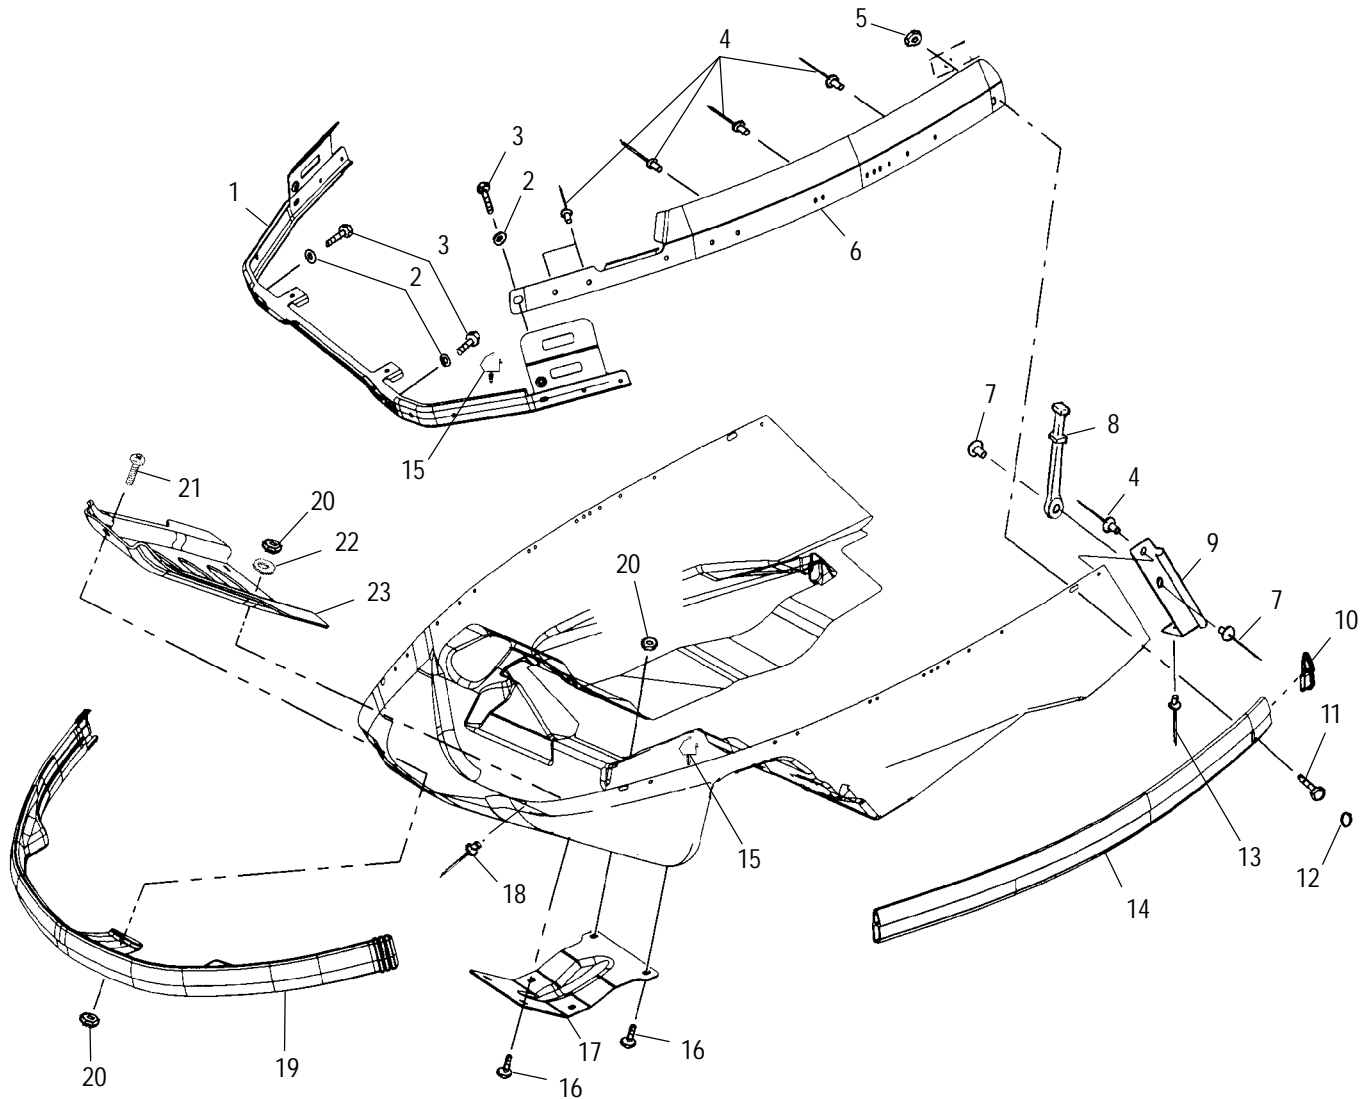

NOSEPAN

600 CLASSIC TOURING S02ST6ES and 600 CLASSIC TOURING S02ST6ESA

Part numbers may have changed since this microfiche was issued. To ensure that correct parts are received, refer to PartSmart, which is updated monthly.

Ref.	Part No.	Qty.	Description
1	1012783-067	1	Brace, Hinge
2	7552801	4	Washer, Spring Lock
3	7512276	4	Bolt
4	7621402	17	Rivet
5	7542103	2	Nut, FLEXLOC
6	5243005	1	Guide, Hood, LH
	5243006	1	Guide, Hood, RH
7	7621601	2	Rivet
8	5410370	2	Strap, Hood Latch
9	5220522-067	1	Brace, Pan, LH
	5220523-067	1	Brace, Pan, RH
10	5432887	1	Cap, Bumper, LH
	5432888	1	Cap, Bumper, RH
11	7515166	2	Screw

Ref.	Part No.	Qty.	Description
12	7080416	2	Plug, Hole
13	7621432	4	Rivet
14	5243460-067	1	Extrusion, Bumper, Formed, LH
	5243461-067	1	Extrusion, Bumper, Formed, RH
15	7670109	1	Clip, Routing
16	7512193	4	Bolt
17	5242575-067	1	Brace, Pan, Lower
18	7621463	2	Rivet
19	5432891-070	1	Bumper, Front
20	7542122	5	Nut, Nylok
21	7515175	1	Screw
22	7558301	2	Washer, Flat
23	5243820	1	Brace, Pan, Upper