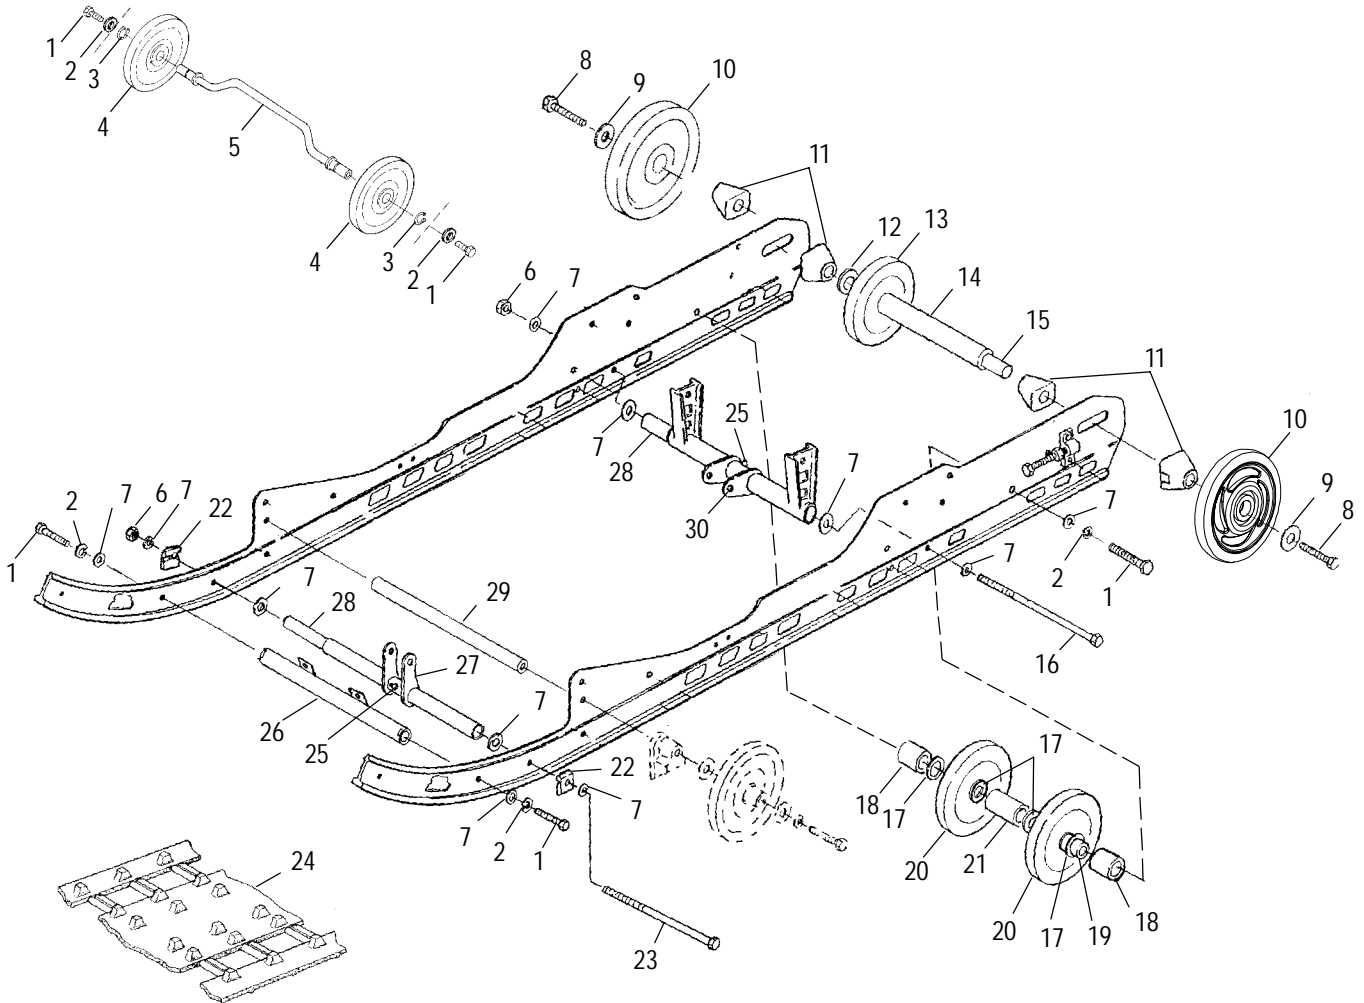

SUSPENSION

600 CLASSIC TOURING S02ST6ES and 600 CLASSIC TOURING S02ST6ESA

Part numbers may have changed since this microfiche was issued. To ensure that correct parts are received, refer to PartSmart, which is updated monthly.

Ref.	Part No.	Qty.	Description
1	7517247	6	Screw
2	7552603	6	Washer, Spring Lock
3	7710439	2	Ring, Retaining
4	1594067	2	Wheel, Bogie
5	1541025-067	1	Shaft, Tensioner
6	7542411	2	Nut, FLEXLOC
7	7555893	12	Washer, Flat
8	7517331	2	Screw
9	7556130	2	Washer, Belle
10	1590303-256	2	Wheel, Idler, Candy Apple Red
11	5432535	4	Spacer, Idler
12	7555918	1	Bushing
13	1594087	1	Asm., Wheel
14	5333285	1	Spacer, Idler, Long
15	5020744	1	Shaft, Idler
16	7517353	1	Screw

Ref.	Part No.	Qty.	Description
17	7556301	4	Bushing
18	5332784	2	Spacer
19	5020724	1	Shaft, Pivot Arm
20	-----	6	Asm., Wheel, Bogie (See Suspension Pg. B10, Ref. 4)
21	5332783	1	Spacer
22	5131112	2	Boss, Bolt Head
23	7517380	1	Screw
24	5411687 5241473 5241474	1 AR AR	Track Clip, Slide Clip, Guide
25	7080424	2	Fitting, Lubrication
26	1012267-067	1	Shaft, Limiter Strap
27	1540968-067	1	Shock, Pivot Arm
28	5333404	2	Shaft
29	5020649	1	Shaft, Shock Bracket, Rear
30	1541141-067	1	Arm, Pivot, Rear