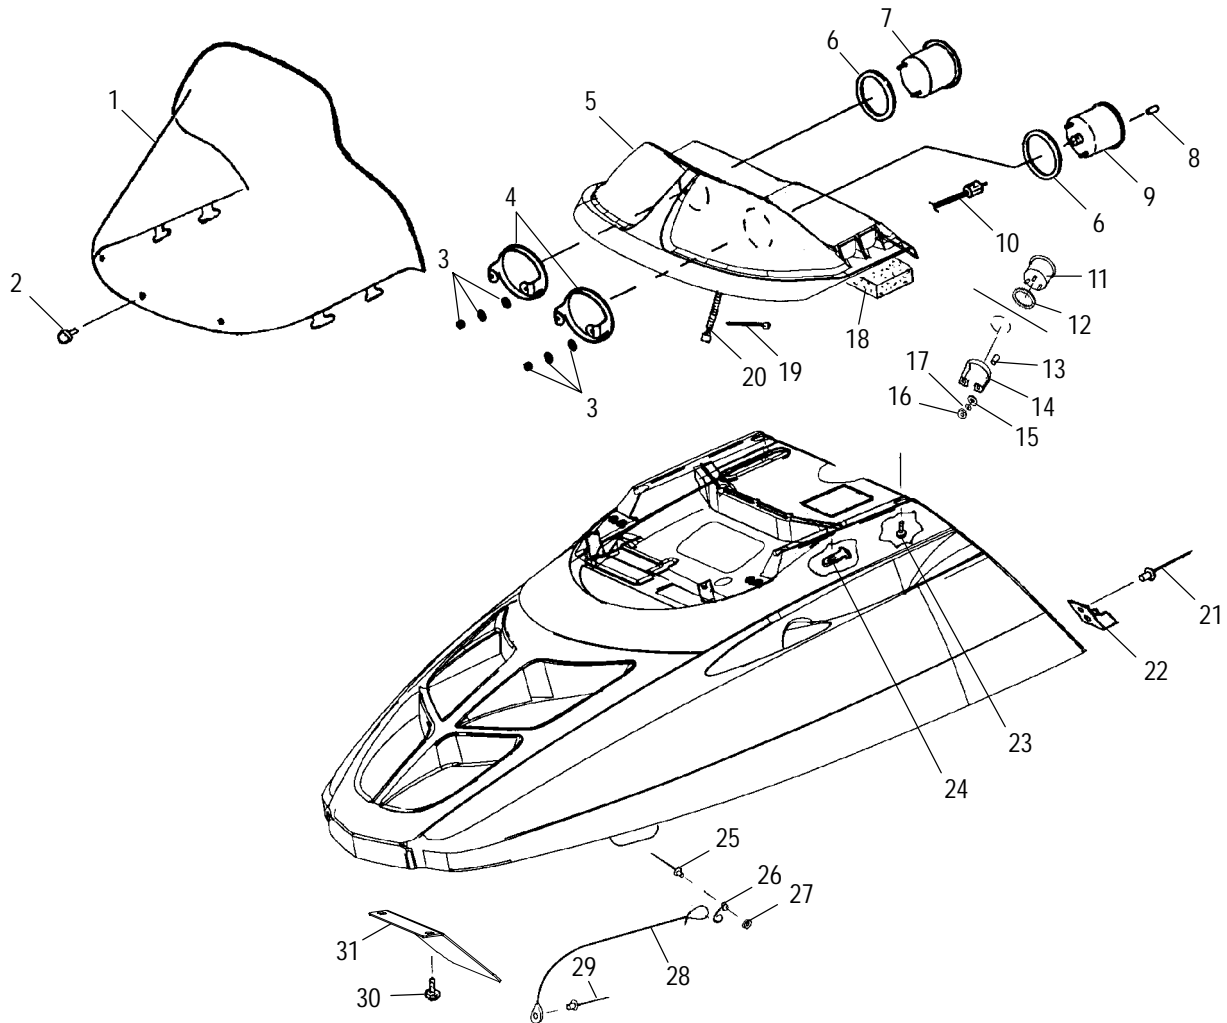

HOOD

600 CLASSIC TOURING S02ST6ES and 600 CLASSIC TOURING S02ST6ESA

Part numbers may have changed since this microfiche was issued. To ensure that correct parts are received, refer to PartSmart, which is updated monthly.

Ref.	Part No.	Qty.	Description
1	5433667	1	Windshield, 18", Flared, Clear
2	7621509	3	Rivet, Plastic
3	3280158	4	Nut
	3280156	4	Washer, Split Lock
	3280157	4	Washer, Flat
4	3280210	2	Bracket, Speedometer/Tachometer
5	2632374	1	Housing, Instrument (Incl. Warning Decals)
6	3280209	2	Cushion, Rubber
7	3280369	1	Tachometer, 6 Pulse, w/Rev.
	4030015	3	Bulb, Replacement
8	3280186	1	Knob, Trip Odometer
9	3280328	1	Speedometer
	4030015	4	Bulb, Replacement
10	3280341	1	Cable, Speedometer
11	3280334	1	Gauge, Fuel, 2", Backlit
	4060139	1	Fuse
12	3280230	1	Cushion, Fuel Gauge
13	3280228	2	Spacer, Fuel Gauge Bracket
14	3280229	1	Bracket, Fuel Gauge, 2"

Ref.	Part No.	Qty.	Description
15	3280231	2	Washer, Flat
16	3280232	2	Nut, Hex
17	3280233	2	Washer, Split Lock
18	5811625	1	Foam, Pre-Filter
19	7080138	1	Cable Tie
20	2460913	1	Harness, Headlight
21	7621334	4	Rivet
22	5430733	2	Cup, Hood Latch
23	7517441	7	Screw
24	5410970	4	Retainer
25	7661084	2	Rivet
26	5242893	2	Clip, Pigtail
27	7555904	2	Washer
28	7080764	2	Cable, Hood
29	7621402	2	Rivet
30	7512068	2	Screw
31	5243393	1	Deflector, Air