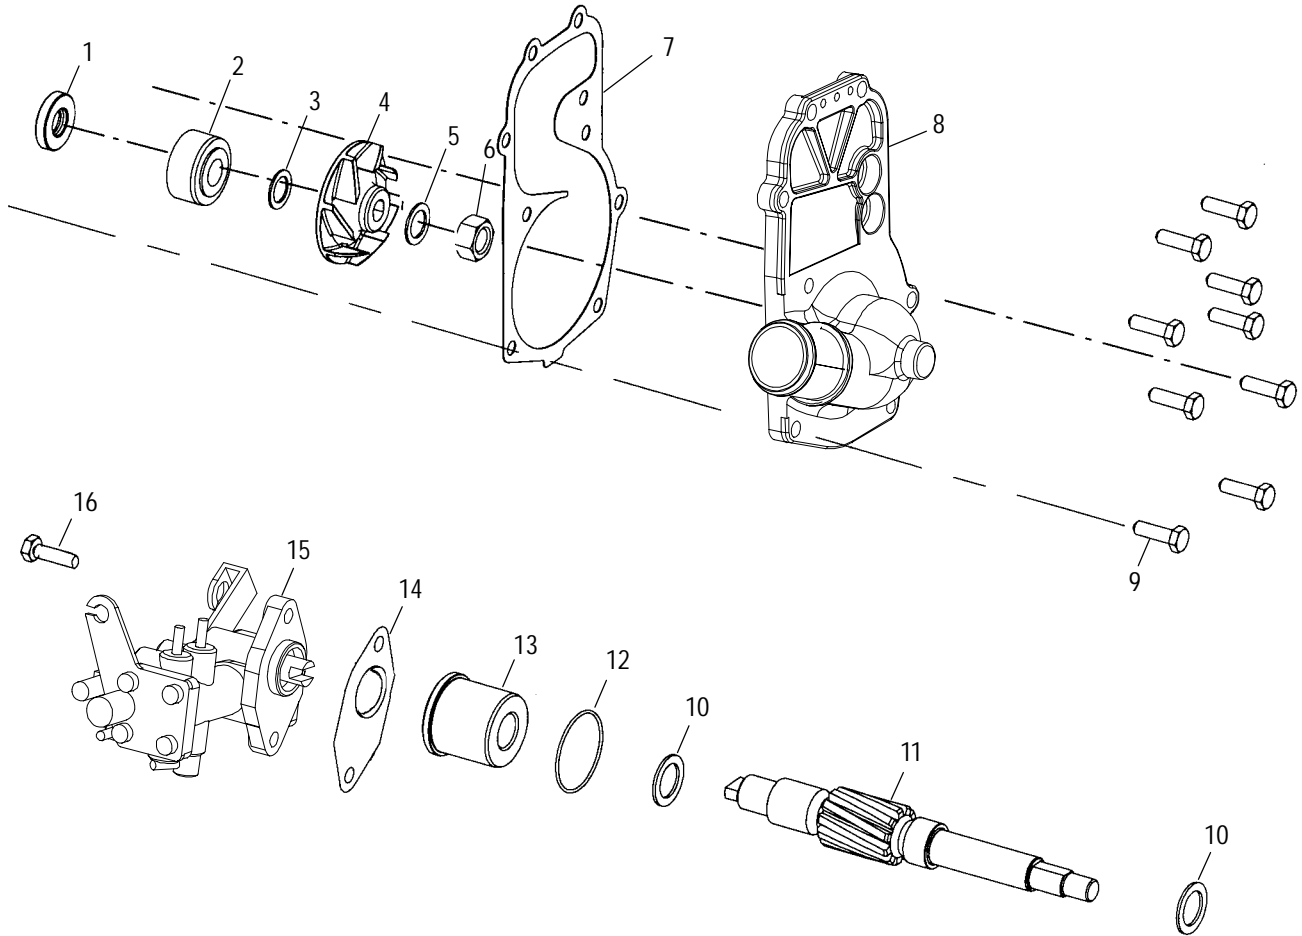

WATER PUMP/OIL PUMP

600 CLASSIC TOURING S02ST6ES and 600 CLASSIC TOURING S02ST6ESA

Part numbers may have changed since this microfiche was issued. To ensure that correct parts are received, refer to PartSmart, which is updated monthly.

Ref.	Part No.	Qty.	Description	Ref.	Part No.	Qty.	Description
1	5411197	1	Seal	9	7516822	9	Screw
2	3610067	1	Seal	10	7555977	2	Washer, Thrust
3	7556006	1	Washer, Flat	11	5131855	1	Driveshaft, Water/Oil Pump
4	5432330	1	Impeller, Water Pump	12	5411196	1	O-Ring
5	7555874	1	Washer, Flat	13	5010391	1	Bearing, Pump Shaft, Flanged
6	7546804	1	Nut, Nylok	14	5811789	1	Gasket
7	5811601	1	Gasket, Water Pump Cover	15	2540098	1	Pump, Oil
8	5630920	1	Cover, Water Pump	16	7517277	2	Screw