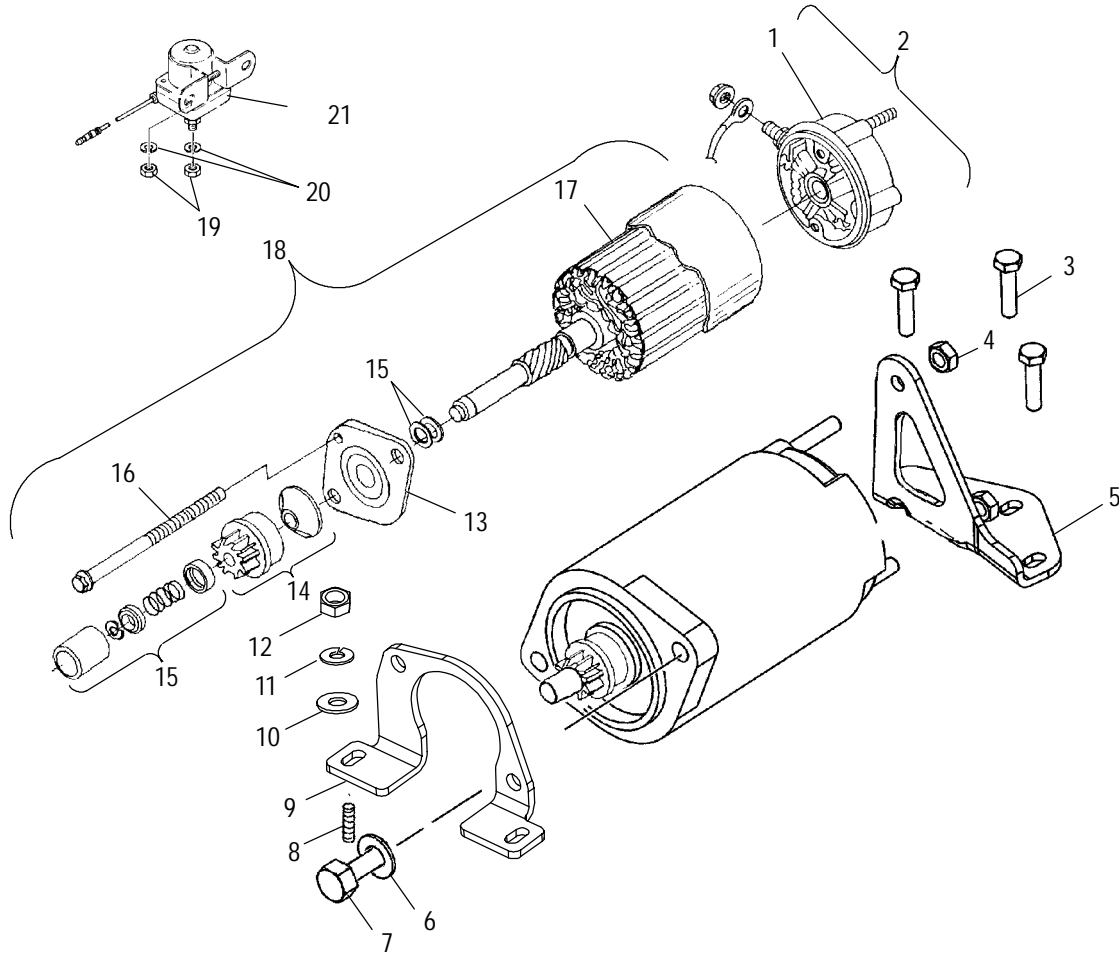

STARTING MOTOR

600 CLASSIC TOURING S02ST6ES and 600 CLASSIC TOURING S02ST6ESA

Part numbers may have changed since this microfiche was issued. To ensure that correct parts are received, refer to PartSmart, which is updated monthly.

Ref.	Part No.	Qty.	Description	Ref.	Part No.	Qty.	Description
1	2200759	1	Kit, Brush and Spring	13	2200757	1	Kit, Drive Cap Assembly
	-----	1	Asm., Brush and Screw	14	2200754	1	Kit, Drive Assembly
	-----	2	Asm., Brush		-----	1	Plate, Drive
	-----	1	Bushing, Insulation		-----	1	Pinion
	-----	1	Washer, Insulation	15	2200755	1	Kit, Drive Hardware
	-----	1	Nut		-----	1	Washer, Curved Spring
2	2200758	1	Kit, Commutator Cap Assembly (Incl.1)		-----	1	Washer, Thrust
3	7516823	3	Screw		-----	1	Spacer
4	7542153	2	Nut, Nylok		-----	1	Spring, Antidrift
5	5244250	1	Bracket, Starter, Rear		-----	1	Pinion, Stop
6	7552603	2	Washer, Spring Lock		-----	1	Ring, Lock
7	7512492	2	Screw		-----	1	Cover, Dust
8	5132421	2	Stud	16	2200753	1	Kit, Screw
9	5242498	1	Bracket, Starter, Front		-----	2	Bolt, Thru
10	7555954	2	Washer	17	2200756	1	Kit, Armature Assembly
11	7552902	2	Washer, Spring Lock	18	4170006	1	Motor, Starter, Domestic
12	7547144	2	Nut	19	3082939	4	Nut
				20	3080077	4	Washer, Spring
				21	3083211	1	Switch, Magnetic (Incl. 19,20)