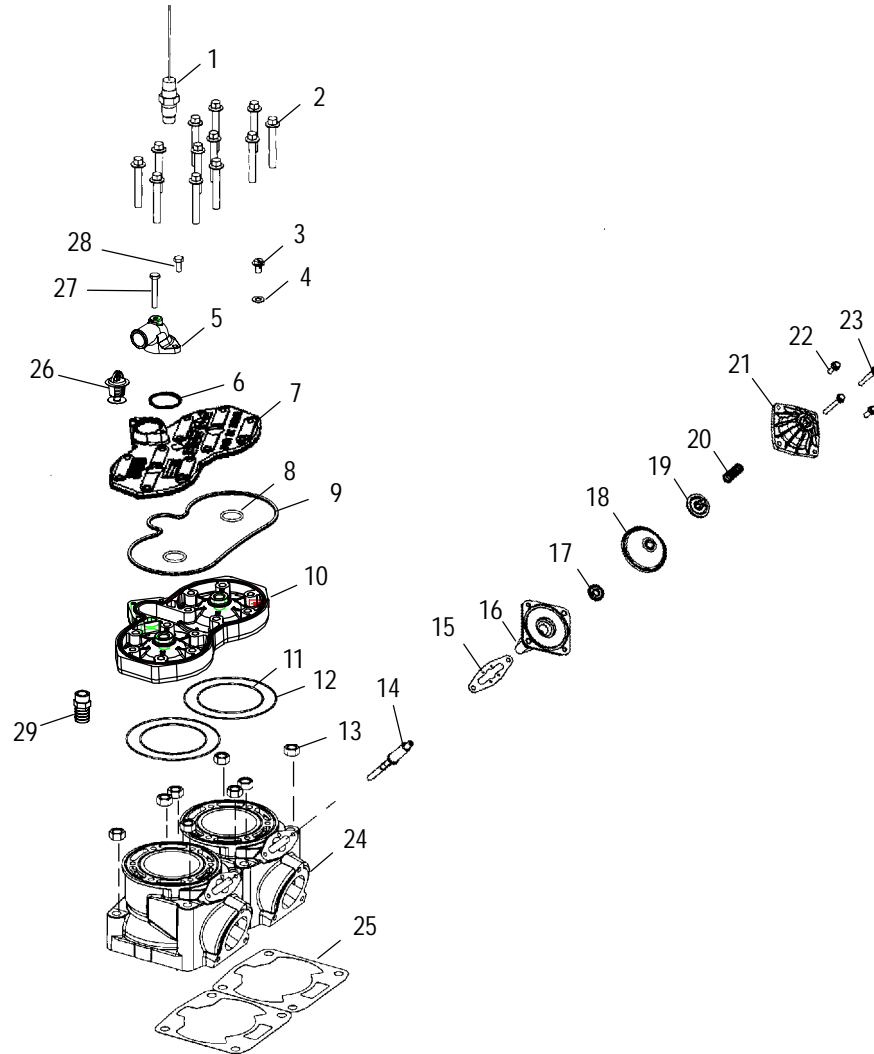

CYLINDER

600 CLASSIC TOURING S02ST6ES and 600 CLASSIC TOURING S02ST6ESA

Part numbers may have changed since this microfiche was issued. To ensure that correct parts are received, refer to PartSmart, which is updated monthly.

Ref.	Part No.	Qty.	Description
1	4010398	1	Sensor, Thermistor
2	7517533	12	Screw
3	7517679	1	Screw
4	7555998	1	Washer, Flat
5	5630992	1	Cover, Thermostat
6	5411521	1	O-Ring
7	5631199-366	1	Cover, Head
8	5411411	2	O-Ring
9	5411465	1	Seal, Rubber Head Cover
10	3022057	1	Head, Cylinder
11	5410932	2	O-Ring
12	5411359	2	O-Ring
13	7547013	8	Nut
14	1201958	2	Valve, Guillotine
15	5812241	2	Gasket

Ref.	Part No.	Qty.	Description
16	1202216	2	Asm., Base
17	5132950	2	Washer
18	5412056	2	Bellows, Exhaust Valve
19	5631152	2	Cap
20	7041786-03	2	Spring
21	5434175	2	Housing, Bellows
22	7516820	4	Screw
23	7517932	4	Screw
24	3021257	2	Cylinder
25	5811916	2	Gasket, Cylinder Base
26	7052258	1	Thermostat
27	7516818	1	Screw
28	7516822	1	Screw
29	7052234	1	Fitting