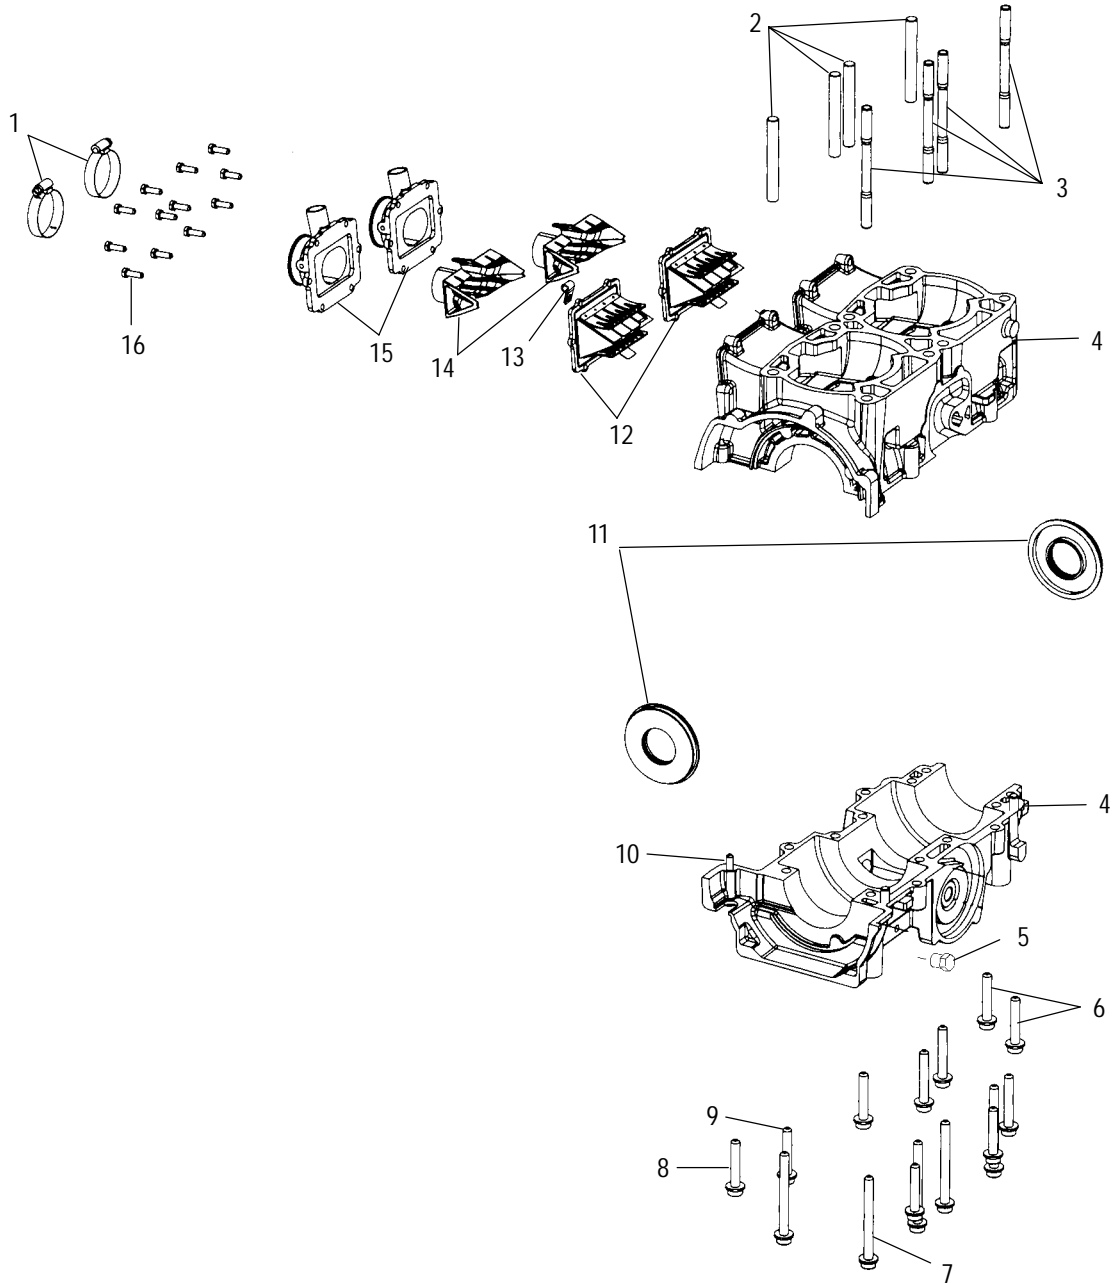

CRANKCASE

600 CLASSIC TOURING S02ST6ES and 600 CLASSIC TOURING S02ST6ESA

Part numbers may have changed since this microfiche was issued. To ensure that correct parts are received, refer to PartSmart, which is updated monthly.

Ref. Part No.	Qty.	Description	Ref. Part No.	Qty.	Description		
1	7080681	2	Clamp, Hose	9	7517786	4	Screw
2	5132196	4	Stud	10	7663001	2	Pin, Dowel
3	5132197	4	Stud	11	5411394	2	Seal
4	2201931	1	Kit - Crankcase (Incl. 2,3,5-10)	12	1202270	2	Asm., Reed Valve
5	7051529	2	Plug	13	7080683	1	Clamp, Hose
6	7517785	2	Screw	14	5432852	2	Stuffer, Reed
7	7517784	8	Screw	15	1253217	2	Adaptor, Carb
8	7516825	1	Screw	16	7516822	12	Screw