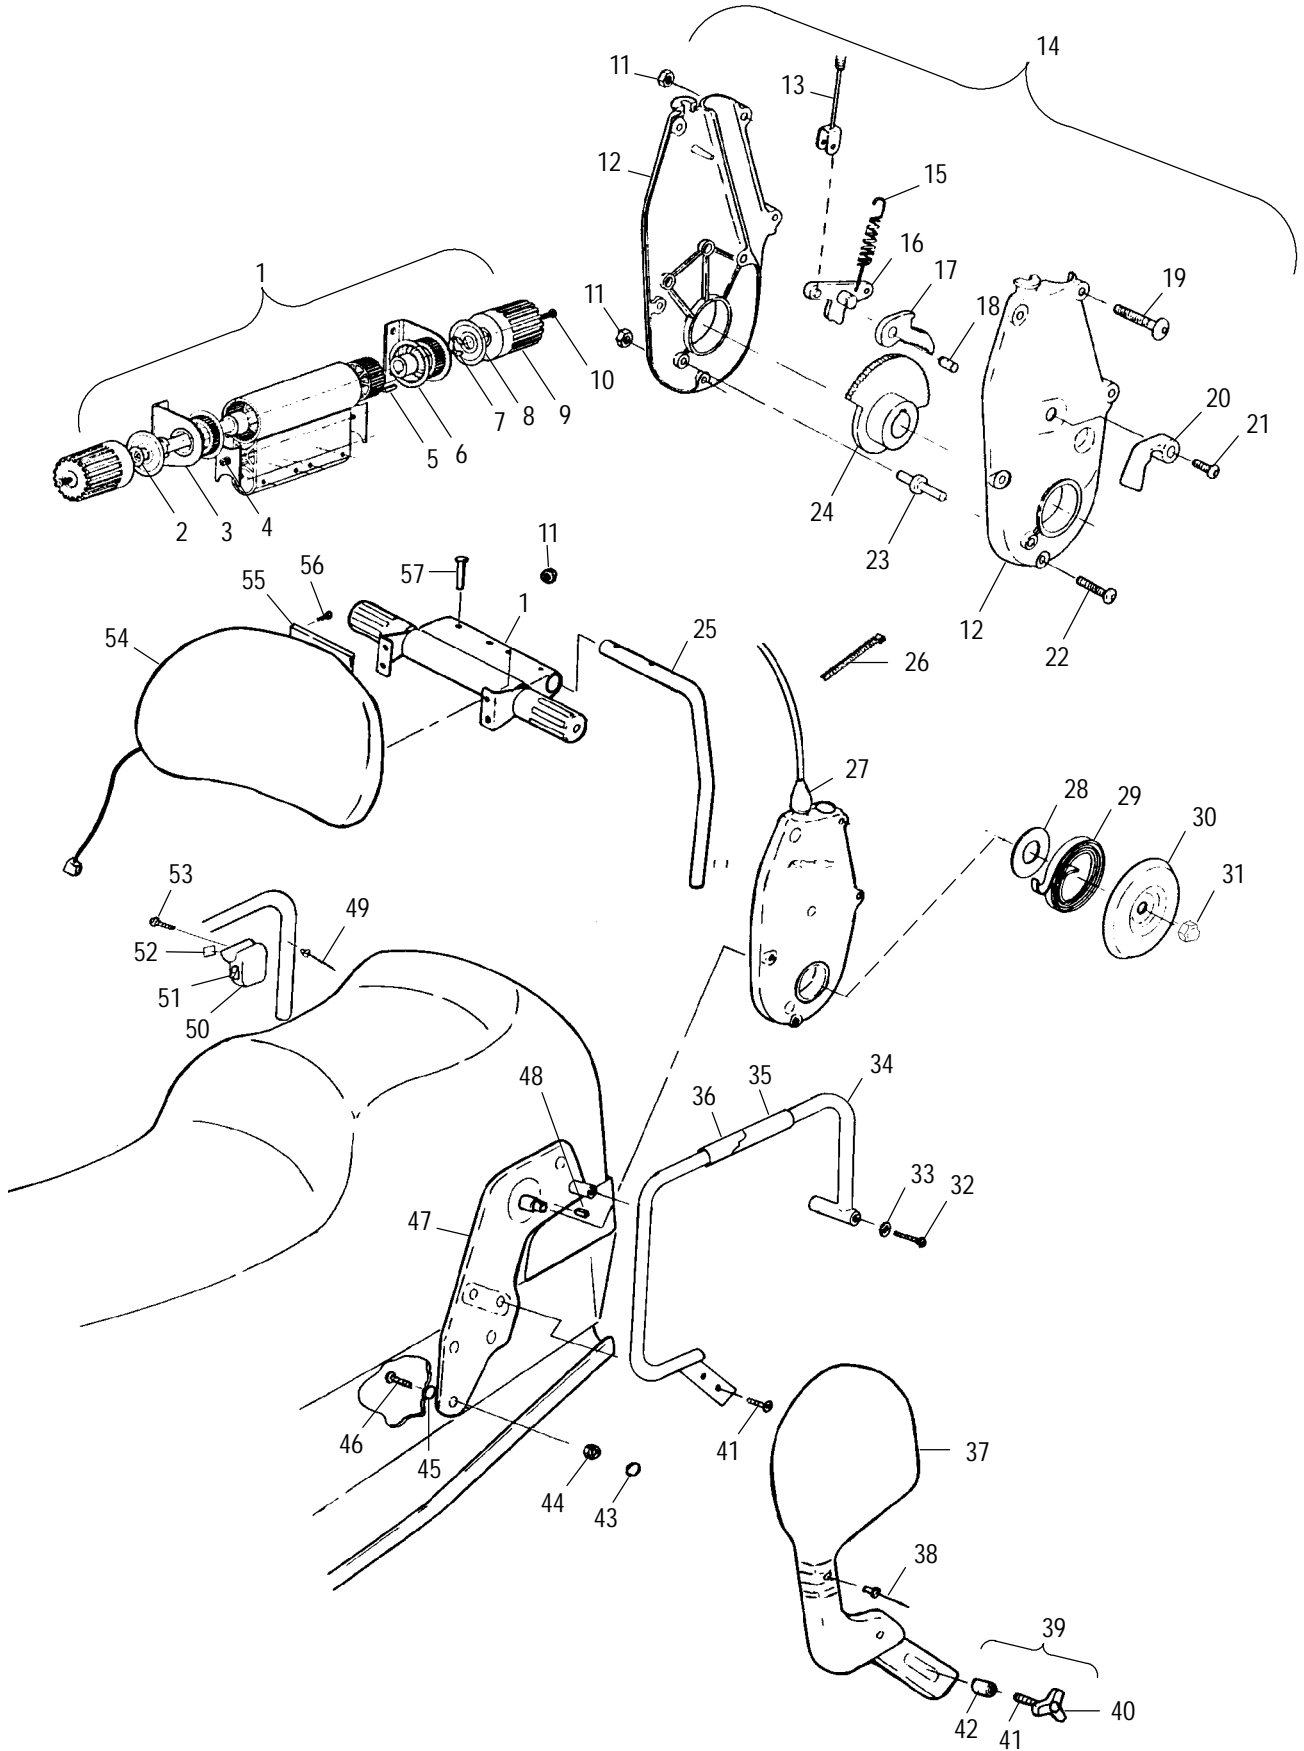

BACKREST

600 CLASSIC TOURING S02ST6ES and 600 CLASSIC TOURING S02ST6ESA

BACKREST

600 CLASSIC TOURING S02ST6ES and 600 CLASSIC TOURING S02ST6ESA

Part numbers may have changed since this microfiche was issued. To ensure that correct parts are received, refer to PartSmart, which is updated monthly.

Ref.	Part No.	Qty.	Description	Ref.	Part No.	Qty.	Description
1	1012534	1	Asm., Backrest Cushion (Incl. 2-5,7,8,10)	30	5241935-067	2	Cover, Spring
2	7571635	2	Washer, Wave	31	7547015	2	Nut, Acorn
3	1012535	2	Bracket, Mounting	32	7512307	2	Screw
4	7511866	2	Screw	33	7555734	2	Washer, Flat
5	7721118	2	Key, Square	34	1012657-067 1012658-067	1 1	Handle, Grab, LH Handle, Grab, RH
6	5131207	2	Rotor	35	2460721	2	Grip w/Heater, Passenger
7	7710901	2	Ring, Retaining	36	5811725	2	Tape, Foam
8	7571634	2	Washer, Spring	37	5432078 5432079	1 1	Deflector, Air, LH Deflector, Air, RH
9	5432112	2	Knob, Adjuster	38	7621341	4	Rivet
10	7512087	2	Screw	39	1012385	2	Asm., Grab Handle Knob (Incl. 40-42)
11	7542122	12	Nut, Nylok	40	5630386-067	2	Knob, Backrest
12	5131211-067 5131212-067	2 2	Housing, Backrest Adjuster, LH Housing, Backrest Adjuster, RH	41	7515328	2	Bolt
13	7080582	1	Cable, Actuator	42	5432123	2	Spacer, Adjuster Knob
14	1013409	1	Asm., Backrest Adjuster (Incl. 11-24)	43	7080592	6	Caplug
15	7041411	2	Spring, Locking	44	7542324	6	Nut, Nylok
16	5245040 5245041	1 1	Pawl, Master, Locking, LH Pawl, Locking, RH	45	7547030	6	Nut, Pal
17	5245042	2	Sector, Engagement	46	7512377	6	Bolt, Carriage
18	5020806	2	Pin, Sector	47	1012539-067 1012540-067	1 1	Frame, Main, LH Frame, Main, RH
19	7515171	4	Bolt	48	7721125	2	Key, Hi-Pro
20	5631126-067	1	Lever, Locking	49	7621229	2	Rivet
21	7516915	1	Screw, Cap	50	5432120	1	Housing, Switch
22	7515170	8	Bolt	51	2460537	1	Harness, Heater Switch
23	5020822	2	Stud, Limiter	52	7075418	1	Decal, High/Off/Low
24	5245039	2	Gear, Stationary	53	7527815	1	Screw
25	5224761-067	2	Tube, Mounting, Backrest	54	2682757 2682758	1 1	Cushion w/Light, Backrest Cover, Backrest
26	7080138	7	Cable Tie	55	2432040 4030015	1 1	Taillight, Backrest Bulb, Replacement
27	5432259	2	Cover, Cable	56	7512054	2	Screw
28	7555926	2	Washer, Thrust	57	7661637	8	Rivet
29	7041412	2	Spring, Torsion, Preload