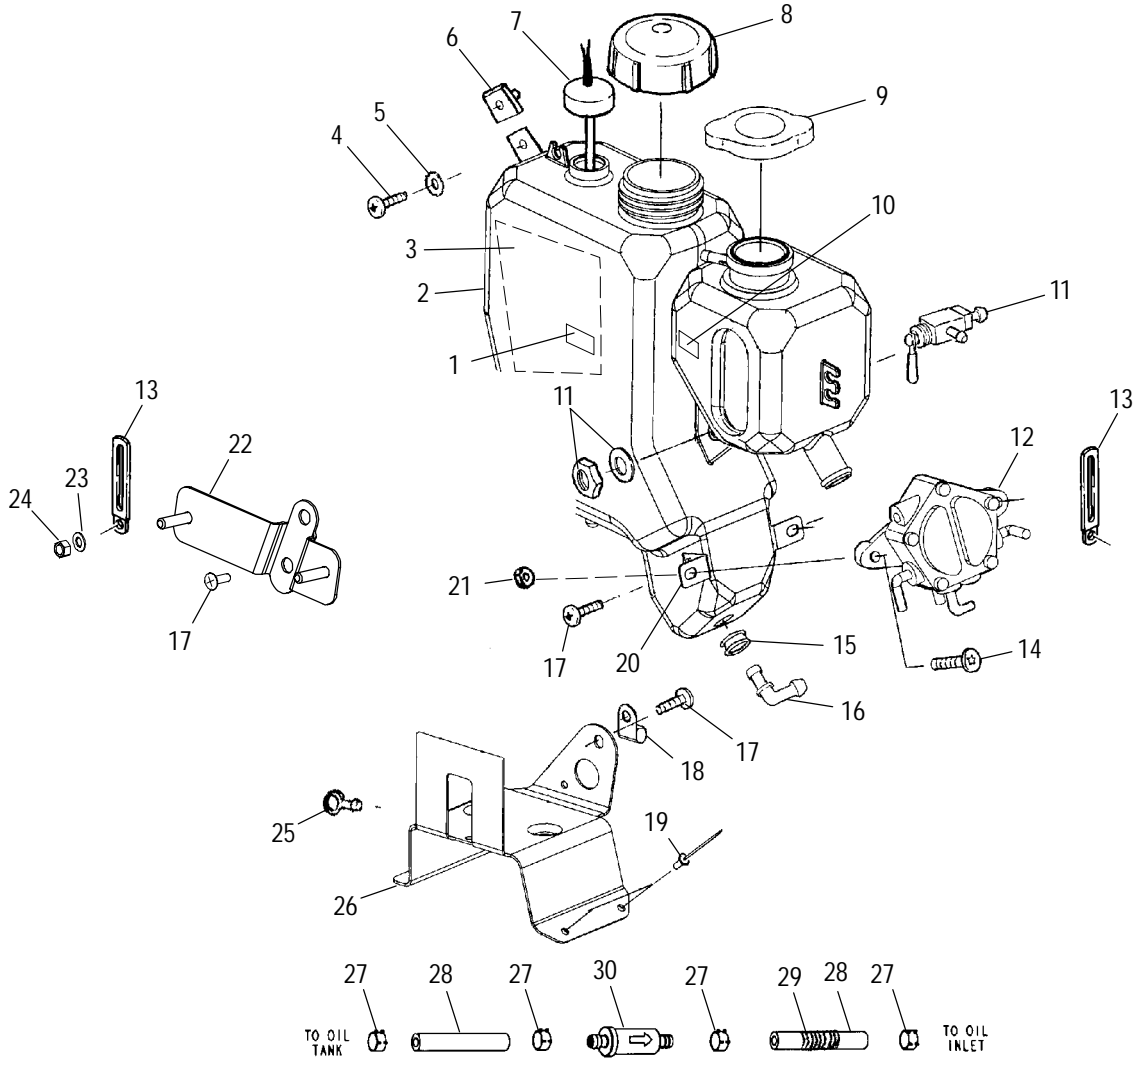

OIL TANK

600 CLASSIC TOURING S02ST6ES and 600 CLASSIC TOURING S02ST6ESA

Part numbers may have changed since this microfiche was issued. To ensure that correct parts are received, refer to PartSmart, which is updated monthly.

Ref.	Part No.	Qty.	Description
1	7077442	1	Decal, Fuel Shut-Off
2	1253353	1	Tank w/Foil, Oil/Coolant
3	5811934	1	Foil, Oil Tank
4	7512276	1	Screw
5	7558302	1	Washer
6	7670096	1	Nut, Chimney
7	4110134	1	Sensor, Oil Level
8	1240094	1	Cap, Oil, Vented, Custom Color
9	2511270 7170063	1	Cap, Pressure, 13 lb. Decal, Water Bottle Cap
10	7078369	1	Decal, Surge Tank, "Full Cold"
11	-----	1	Valve, Fuel Shut-Off (See Engine Mounting Pg. C6, Ref. 20)
12	-----	1	Pump, Fuel (See Engine Mounting Pg. C6, Ref. 21)
13	7080654	1	Retainer
14	7517455	2	Screw

Ref.	Part No.	Qty.	Description
15	7052028	1	Grommet
16	7052208	1	Fitting, 90 Degree
17	7517615	5	Screw
18	7080367	1	Clamp, Cable
19	7661637	4	Rivet
20	5242680	2	Bracket, Fuel Pump Mount
21	7542122	2	Nut, Nylok
22	1012947	1	Bracket, CDI Mount
23	7555746	2	Washer
24	7541925	2	Nut, Nylok
25	4020139	1	Clip, Rosebud
26	5244339	1	Bracket w/Bridge, Oil Tank
27	7080307	4	Clamp, Large
28	8450003-1525	AR	Line, Fuel
29	4010051-18	14	Conduit, Convoluted
30	2530009	1	Filter