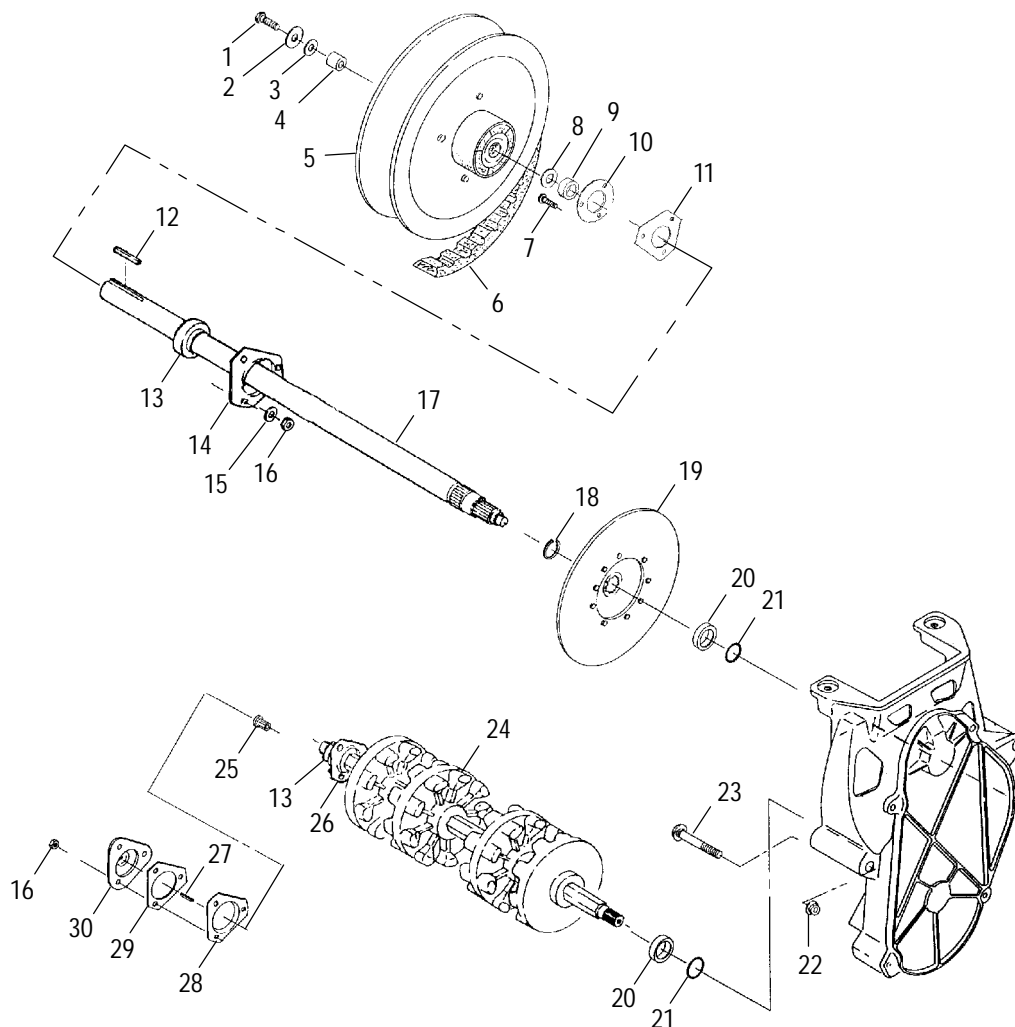

DRIVE TRAIN

600 CLASSIC TOURING S02ST6ES and 600 CLASSIC TOURING S02ST6ESA

Part numbers may have changed since this microfiche was issued. To ensure that correct parts are received, refer to PartSmart, which is updated monthly.

Ref.	Part No.	Qty.	Description
1	7515369	1	Screw
2	7555701	1	Washer, Flat
3	7555734	AR	Washer
4	5020913	1	Spacer
5	-----	1	Asm., Driven Clutch (See Driven Clutch Pg. C1, Ref. 18)
6	3211075	1	Belt, Drive
7	7512377	3	Bolt, Carriage
8	7556509	AR	Bushing
9	5020837	1	Spacer
10	5241359	1	Flangette w/Grease Fitting
	7080561	1	Fitting, Lubrication
11	5811095	1	Gasket, Jackshaft
12	7721128	1	Key
13	3514525	2	Bearing, Jackshaft
14	5222751	1	Flangette
15	7558402	3	Washer

Ref.	Part No.	Qty.	Description
16	7542324	6	Nut, Nylok
17	1332207	1	Jackshaft (Incl. 13,18)
18	7710422	1	Ring, Retaining, Round
19	1910403	1	Disc, Brake
20	5020588	2	Sleeve, Seal
21	5410613	2	O-Ring
22	7542423	3	Nut, Flange
23	7515428	3	Bolt, Carriage
24	1590282	1	Asm., Drive Shaft (Incl. 25,26)
25	3280019	1	Bushing, Speedometer, Metal
26	1012945	1	Flangette w/Screws
27	3280017	1	Key, Square, Speedometer
28	5243529	1	Flangette
29	5830012	1	Gasket, Drive Adaptor
30	3280116	1	Adaptor w/Fitting, Drive