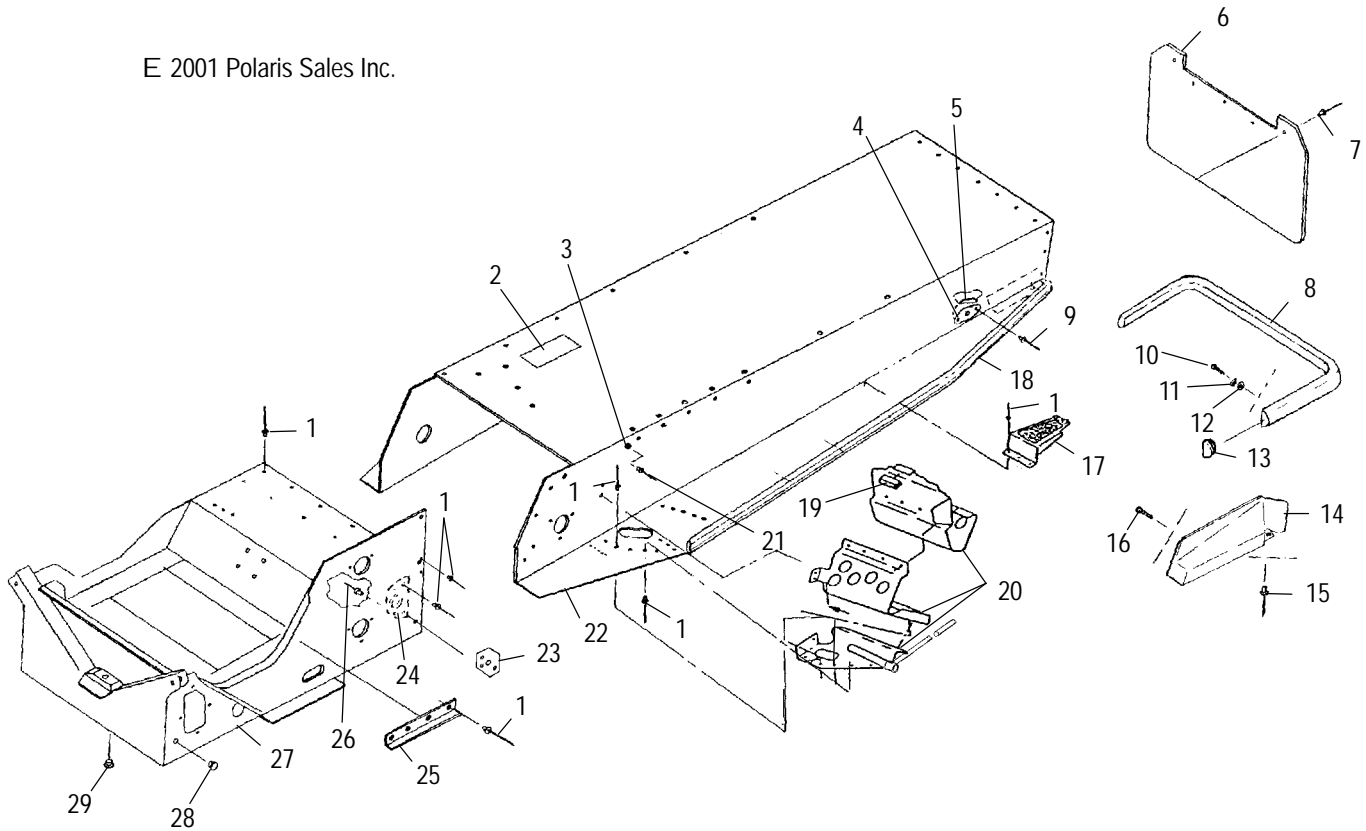

E 2001 Polaris Sales Inc.

Part numbers may have changed since this microfiche was issued. To ensure that correct parts are received, refer to PartSmart, which is updated monthly.

Ref.	Part No.	Qty.	Description	Ref.	Part No.	Qty.	Description
1	7661637	101	Rivet	17	1012633	1	Footrest w/Pad, LH
2	7073978	1	Decal, Tunnel Strip	1012634	1	Footrest w/Pad, RH	
3	7080227	2	Snap, Male	5830114	2	Pad, Footrest Grip	
4	5211660-067	2	Plate, Tunnel Support	18	5242206	1	Edge, Tunnel, LH
5	5211590-067	2	Bracket, U-Tensioner	5242207	1	Edge, Tunnel, RH	
6	5432149-1106	1	Flap, Snow	19	5521238	1	Extrusion, Clutch Guard
7	7621418	5	Rivet	20	1013531	1	Footrest, LH
8	2670168-067	1	Bumper, Rear	1013476	1	Footrest, RH	
9	7661846	8	Rivet	21	7621222	2	Rivet
10	7515159	4	Screw	22	1013546	1	Tunnel (Incl. Heat Exchangers)
11	7552801	4	Washer, Spring Lock	23	5211746-067	2	Plate, Suspension, Front, Outer
12	7558301	4	Washer, Flat	24	1012269-067	1	Mount, Front Suspension, LH
13	5431995-070	2	Cap, Bumper	1012270-067	1	Mount, Front Suspension, RH	
14	5432131-070	1	Skirt, Snow, LH	25	5222857	1	Guard, Adaptor, Drive
	5432132-070	1	Skirt, Snow, RH	26	7661130	4	Rivet
15	7621467	2	Rivet	27	1013031	1	Bulkhead
16	7512091	4	Screw	28	7080416	2	Plug, Hole
				29	7080398	21	Plug, Hole