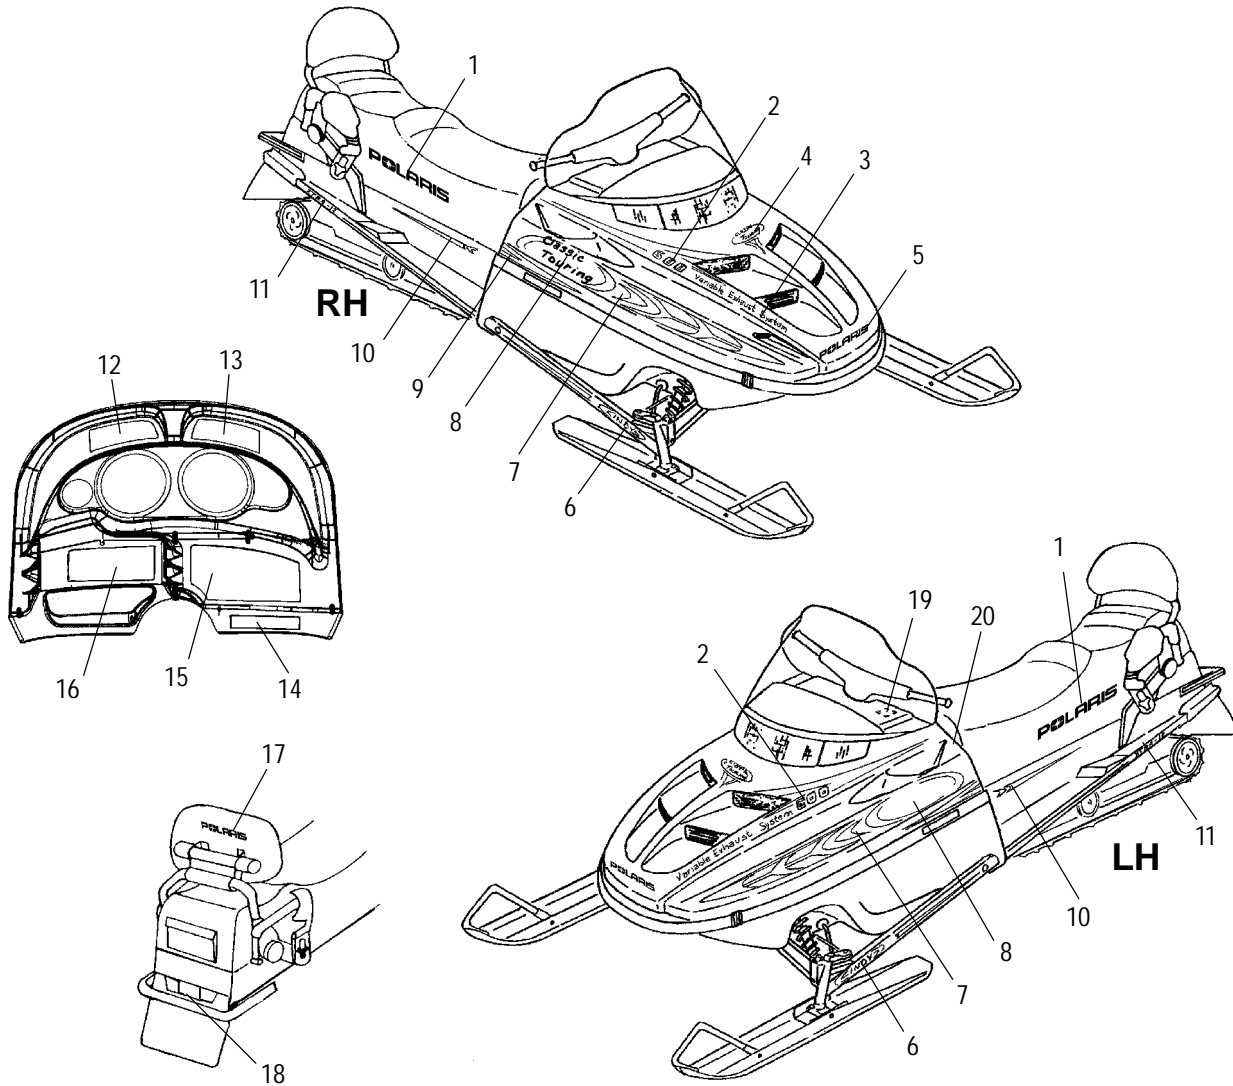

DECALS

600 CLASSIC TOURING S02ST6ES and 600 CLASSIC TOURING S02ST6ESA

Part numbers may have changed since this microfiche was issued. To ensure that correct parts are received, refer to PartSmart, which is updated monthly.

Ref.	Part No.	Qty.	Description
	2202055	1	Kit, Hood Decals, '02 600 Classic Touring (Incl.2-5,7-9,12-16,19,20)
	2200891	1	Kit, Decal Application Solution (For Seat and Backrest Decals)
1	7078402	2	Decal, "POLARIS", Seat
2	7079379	2	Urocal, "600"
3	7079445	1	Decal, "Variable Exhaust System", LH
	7079446	1	Decal, "Variable Exhaust System", RH
4	7079444	1	Urocal, "Classic Touring"
5	7078608	1	Decal, "POLARIS", Hood Center
6	7079451	1	Decal, Trailing Arm, "INDY", LH (Red)
	7079452	1	Decal, Trailing Arm, "INDY", RH (Red)
	7079527	1	Decal, Trailing Arm, "INDY", LH (Blue)
	7079528	1	Decal, Trailing Arm, "INDY", RH (Blue)
7	7079449	1	Decal, Hood Side, LH
	7079450	1	Decal, Hood Side, RH
8	7079448	2	Urocal, Hood Side, "Classic Touring"
9	7079543	1	Decal, Hood Side, Rear, LH
	7079544	1	Decal, Hood Side, Rear, RH

Ref.	Part No.	Qty.	Description
10	7079453	1	Decal, Tunnel, LH (Red)
	7079454	1	Decal, Tunnel, RH (Red)
	7079529	1	Decal, Tunnel, LH (Blue)
	7079530	1	Decal, Tunnel, RH (Blue)
11	7079455	1	Decal, Stripe, "XTRA-12", LH (Red)
	7079456	1	Decal, Stripe, "XTRA-12", RH (Red)
	7079531	1	Decal, Stripe, "XTRA-12", LH (Blue)
	7079532	1	Decal, Stripe, "XTRA-12", RH (Blue)
12	7079429	1	Decal, Operation, Electric Rev., LH
13	7079430	1	Decal, Operation, Electric Rev., RH
14	7077620	1	Decal, Warning, "One Passenger"
15	7077370	1	Decal, Warning/Caution, French
16	7078371	1	Decal, Warning/Caution, English
17	7077809	1	Decal, "POLARIS", Backrest
18	7076360	1	Decal, Track/Seat, English/French
19	7077761	1	Decal, Suspension Set-Up, Xtra-12
20	7170022	1	Decal, Electric Start