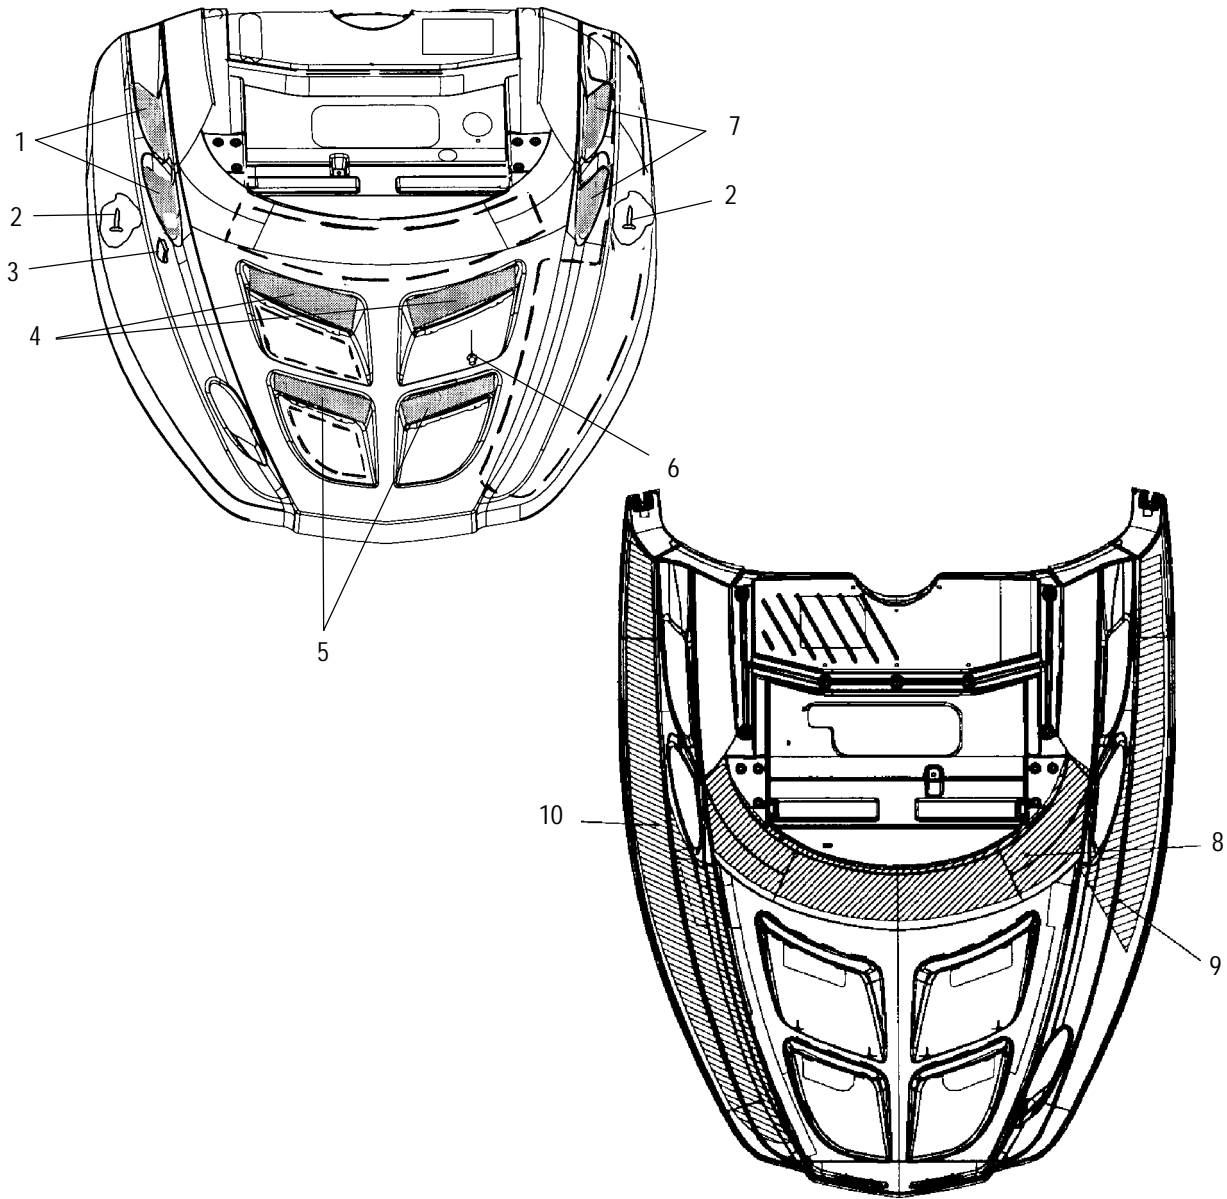

HOOD - FOAM/FOIL

600 CLASSIC TOURING S02ST6ES and 600 CLASSIC TOURING S02ST6ESA

Part numbers may have changed since this microfiche was issued. To ensure that correct parts are received, refer to PartSmart, which is updated monthly.

Ref.	Part No.	Qty.	Description
1	5242858-067	1	Screen, Hood, RH
2	7511864	2	Screw
3	7670040	7	Fastener, U-Type Clip
4	5243108-067	1	Screen, Hood, Front, Upper, LH
	5243109-067	1	Screen, Hood, Front, Upper, RH
5	5243110-067	1	Screen, Hood, Front, Lower, LH
	5243111-067	1	Screen, Hood, Front, Lower, RH

Ref.	Part No.	Qty.	Description
6	7621334	8	Rivet
7	5242857-067	1	Screen, Hood, LH
8	5811609	1	Foam, Hood, Center
9	5812003	1	Foil, Heat Shield, Hood
10	5811607	1	Foam, Hood, LH