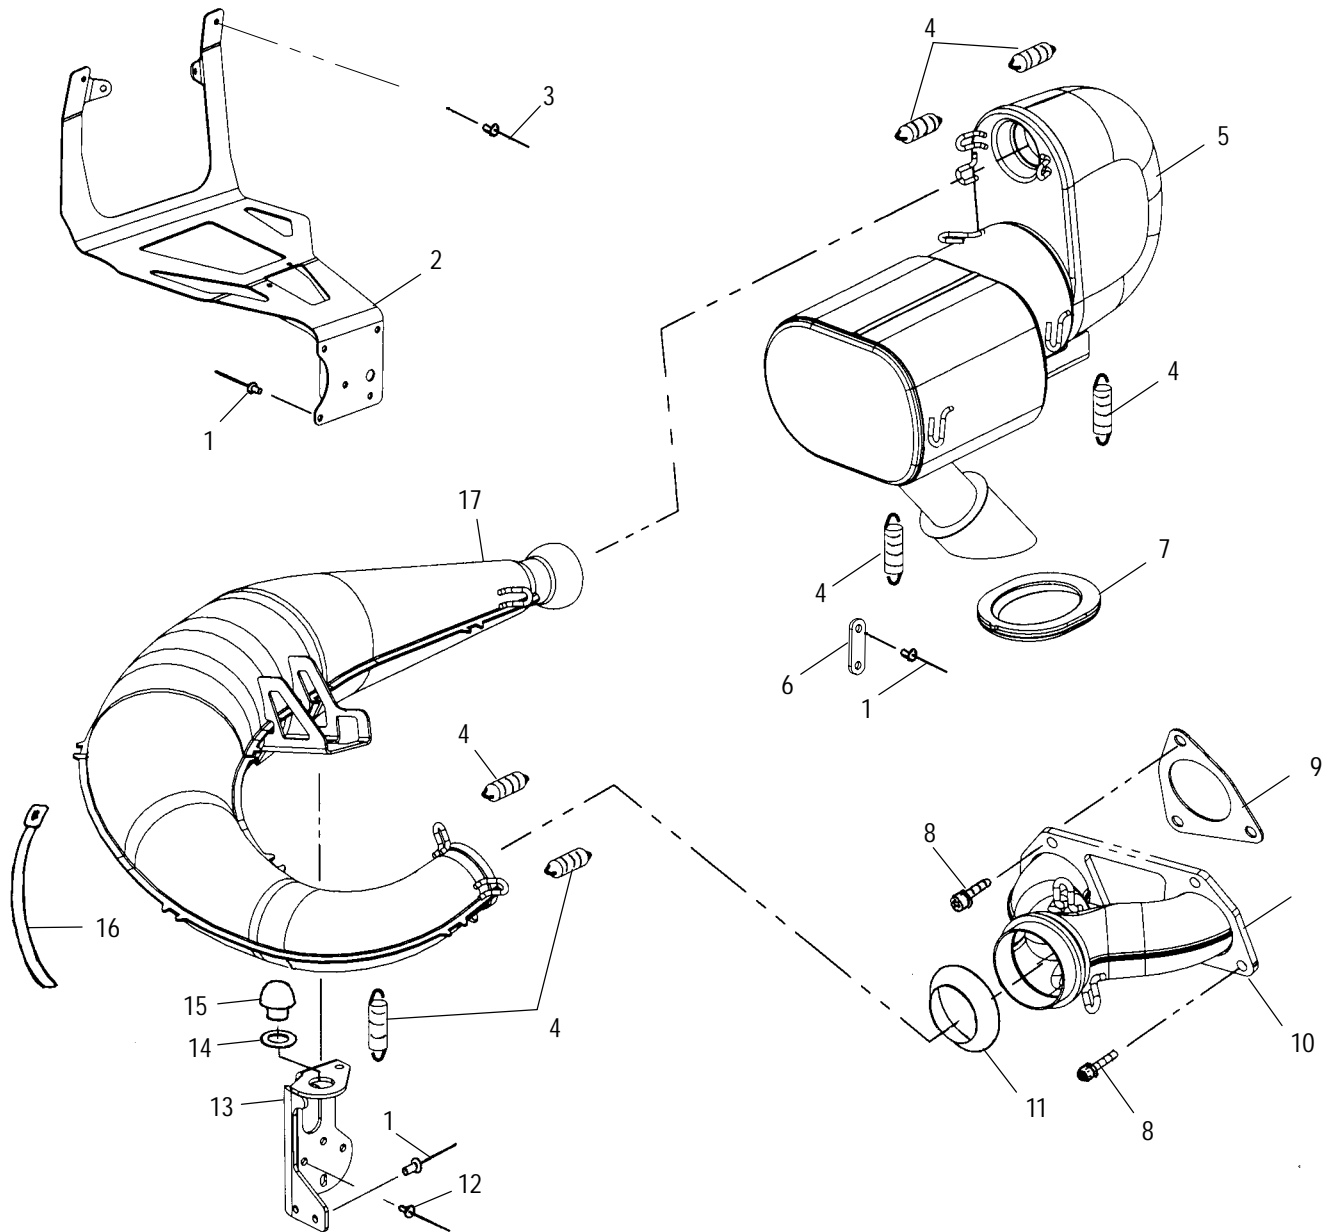

EXHAUST SYSTEM

600 CLASSIC TOURING S02ST6ES and 600 CLASSIC TOURING S02ST6ESA

Part numbers may have changed since this microfiche was issued. To ensure that correct parts are received, refer to PartSmart, which is updated monthly.

Ref.	Part No.	Qty.	Description
1	7661130	8	Rivet
2	1260979-029	1	Bracket, Resonator
3	7621467	2	Rivet
4	7041687	12	Spring, Exhaust
5	1261019-029	1	Resonator
6	5243186-067	1	Hook, Spring
7	5411494	1	Boot, Exhaust, Outlet
8	7517322	6	Screw
9	5811838	2	Gasket, Exhaust
10	1261018-029	1	Manifold
11	3610046	1	Seal, Exhaust

Ref.	Part No.	Qty.	Description
12	7661637	4	Rivet
13	5244082	1	Bracket, Muffler, Front
14	7556004	AR	Washer
15	5411576	1	Dampener w/Ribs, Vibration
16	7080812	1	Clamp (.44 x 3.75)
	7080813	1	Clamp (.44 x 4.25)
	7080811	2	Clamp (.44 x 6.5)
17	1261020	1	Asm., Tuned Pipe (Incl. 16 and Covers)
	5244303	1	Cover, Pipe, Top
	5244304	1	Cover, Pipe, Bottom
	5830198	2	Matte, Sound
	1261021-029	1	Pipe, Tuned