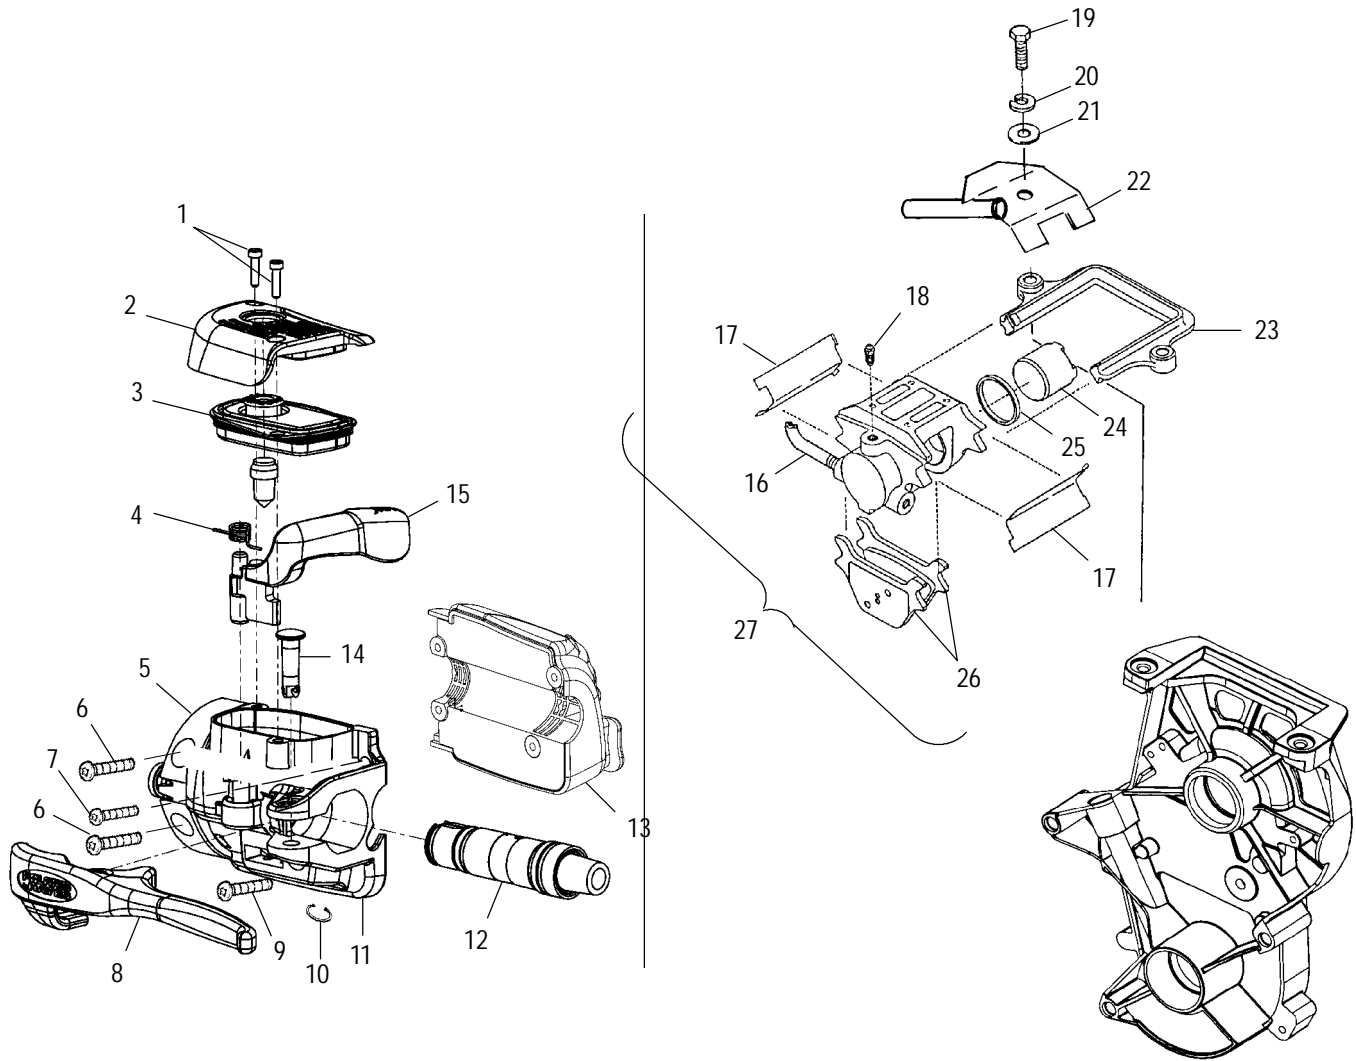

BRAKE

600 CLASSIC TOURING S02ST6ES and 600 CLASSIC TOURING S02ST6ESA

Part numbers may have changed since this microfiche was issued. To ensure that correct parts are received, refer to PartSmart, which is updated monthly.

Ref.	Part No.	Qty.	Description
1	2201254	1	Kit, Cover Screw
2	2201255	1	Kit, Cover Assembly (Incl. 1,3)
3	-----	1	Gasket
4	2201250	1	Kit, Park Lever Spring
5	2010209	1	Asm., Master Cylinder (Incl. 2,4,8,11,12,14)
6	7517441	2	Screw
7	7512078	1	Screw
8	2201943	1	Kit, Lever
9	7517566	1	Screw
10	2201945	1	Kit, Snap Ring
11	2201948 4010157	1	Kit, Body, Pivot Pin, Snap Ring Switch, Brakelight
12	2201944	1	Kit, Cartridge Assembly
13	2010167	1	Asm., Control, LH

Ref.	Part No.	Qty.	Description
14	2201946	1	Kit, Pivot Pin
15	2201251	1	Kit, Park Lever and Spring (Incl. 4)
16	1910313	1	Line, Brake
17	2200467	1	Kit, Clip, Spring (Qty. 2)
18	1930735	1	Inlet
19	7515521	2	Bolt
20	7552603	2	Washer, Spring Lock
21	7555806	2	Washer, Flat
22	1012581	1	Guide, Rope
23	1930733	1	Bracket, Caliper
24	1930734	1	Piston and Seal (Incl. 25)
25	2200466	1	Kit, Seal, Piston, Caliper
26	2201430	1	Kit, Brake Pad, Type 81, Heavy Duty, Large (Incl. 17)
27	1910344	1	Asm., Brake Caliper (Incl. 24,25,26)