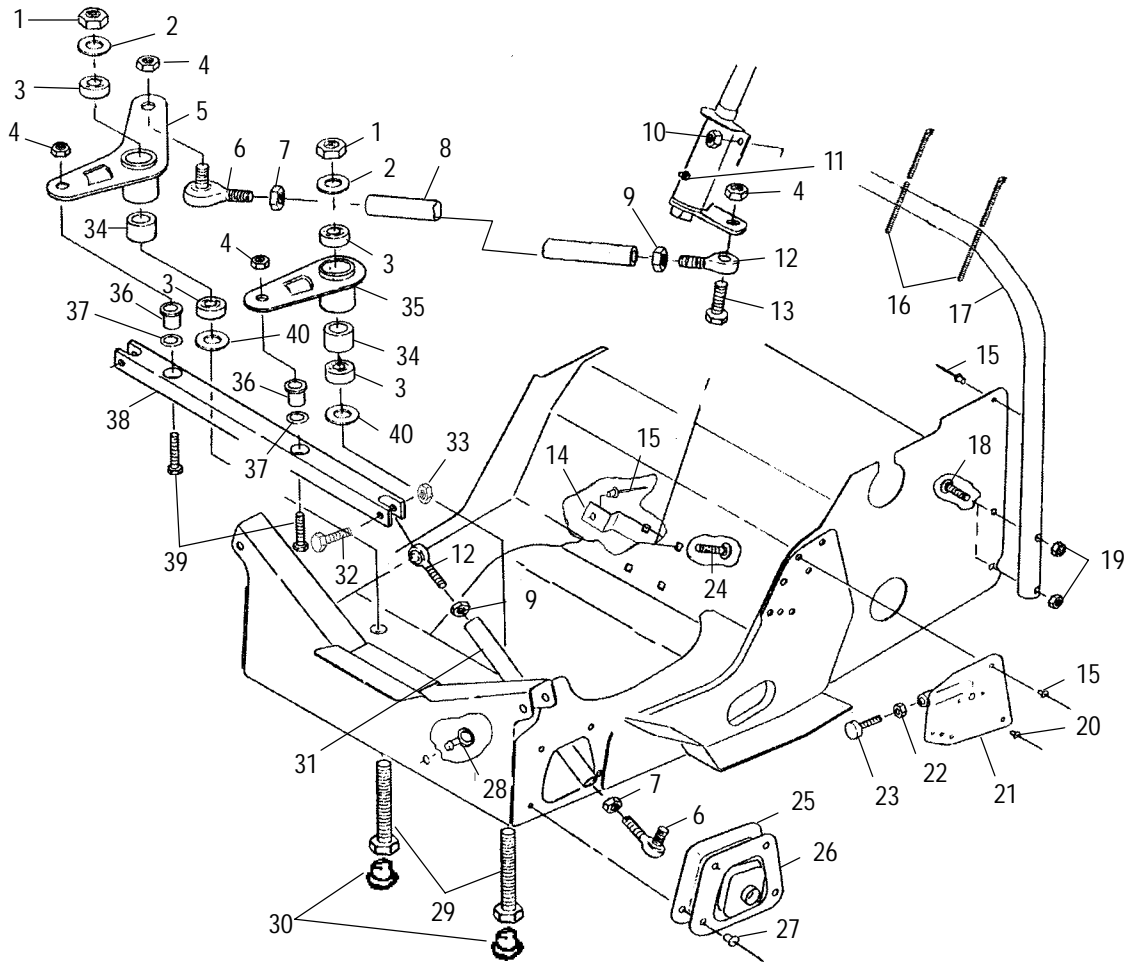

STEERING

600 CLASSIC TOURING S02ST6ES and 600 CLASSIC TOURING S02ST6ESA

Part numbers may have changed since this microfiche was issued. To ensure that correct parts are received, refer to PartSmart, which is updated monthly.

Ref.	Part No.	Qty.	Description
1	7547029	2	Nut, FLEXLOC
2	7555721	2	Washer
3	3563907	4	Bushing
4	7542403	4	Nut, FLEXLOC
5	1822417 7080433	1 2	Asm., Pitman Arm (Incl. 3,34) Fitting, Lubrication
6	7060174	3	End, Rod, HI Angle
7	7542401	3	Nut
8	5333408	1	Rod, Drag Link
9	7542424	3	Nut, LH
10	7542303	4	Nut
11	7080561	1	Fitting, Lubrication
12	7060166	3	End, Rod, LH
13	7512404	1	Bolt
14	5241997	1	Bracket, Retainer, Bolt
15	7661637	5	Rivet
16	7080804	2	Cable Tie
17	1013152-067	1	Hoop, Steering
18	7512275	4	Bolt, Carriage
19	7542103	4	Nut, FLEXLOC
20	7661130	8	Rivet

Ref.	Part No.	Qty.	Description
21	1012854	1	Stop, Torque
22	7542404	1	Nut
23	3110078	1	Stop, Torque, Coarse
24	7517428	4	Bolt, Carriage
25	5411249	2	Boot, Tie Rod, CRC
26	5211796-067	2	Plate, Boot
27	7621323	8	Rivet
28	4020139	3	Clip, Rosebud
29	7517328	2	Screw
30	7080689	2	Plug, Hole
31	5132090-244	2	Rod, Tie
32	7515434	2	Bolt
33	7542411	2	Nut, FLEXLOC
34	5010468	2	Bushing
35	1820582	1	Asm., Idler Arm (Incl. 3,34)
36	5010384	2	Tube, Spacer
37	5411220	2	O-Ring
38	1822413	1	Asm., Steering Rack
39	7517574	2	Screw
40	7556053	2	Washer