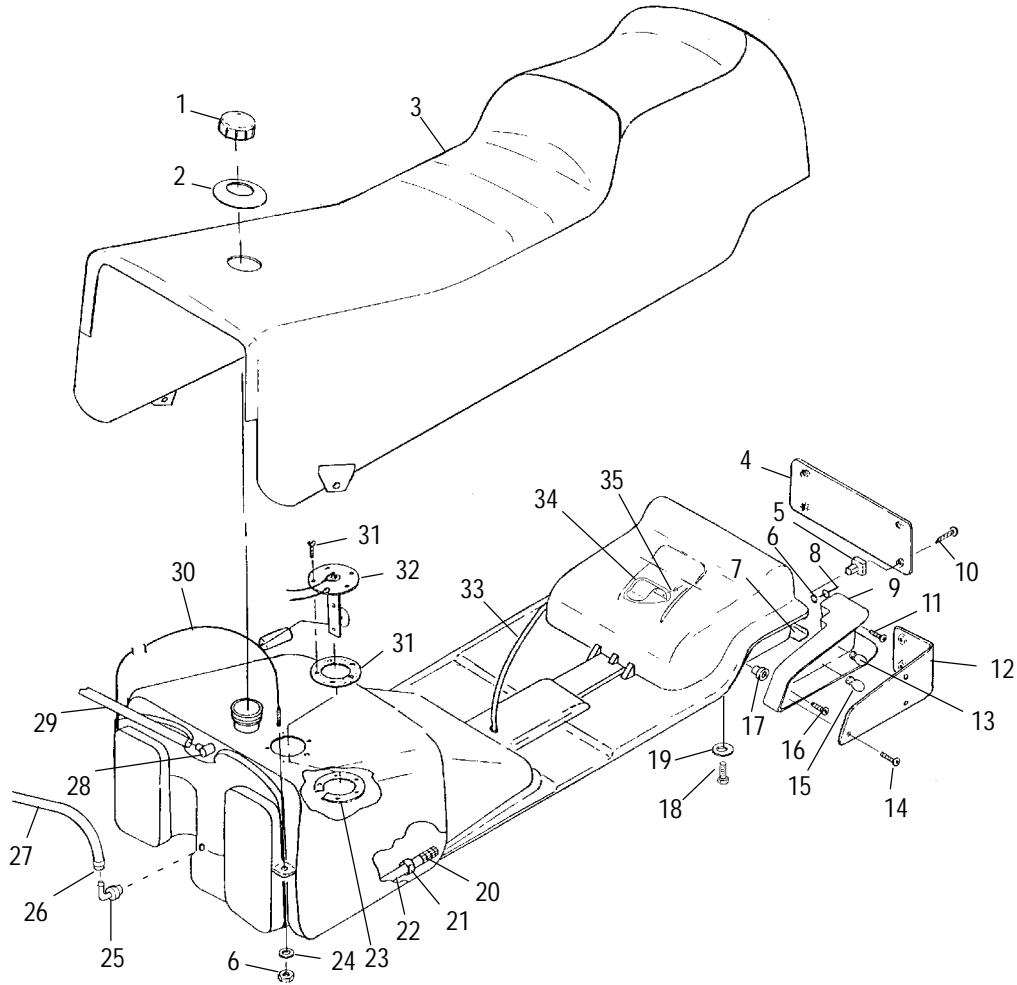

SEAT and GAS TANK

600 CLASSIC TOURING S02ST6ES and 600 CLASSIC TOURING S02ST6ESA

Part numbers may have changed since this microfiche was issued. To ensure that correct parts are received, refer to PartSmart, which is updated monthly.

Ref.	Part No.	Qty.	Description	Ref.	Part No.	Qty.	Description
1	2511226	1	Cap w/Gasket, Fuel Tank	17	7541901	2	Nut, Well
	5810513	1	Gasket, Gas Cap	18	7512242	2	Screw
2	5410842	1	Grommet, Fuel Tank	19	7558302	2	Washer
3	2682749	1	Asm., Seat Cushion	20	7052301	1	Pickup w/Filter, Fuel
	2682748	1	Cover, Seat	21	7080402	2	Ring, Compression
4	5432008	1	Reflector, Seat, Center	22	8350019-1525	AR	Tubing
5	7546908	8	Nut, Nylon	23	5244067	1	Flange, Fuel Tank Mounting
6	7541925	1	Nut, Nylok	24	7555746	7	Washer
7	1012838-067	1	Bracket, Seat Mount	25	7052143	1	Fitting, Outlet, Double, 90 Degree
8	7621433	6	Rivet	26	7080307	1	Clamp, Hose
9	5432002	1	Housing, Lens, LH	27	8350018-600	AR	Tubing
	5432003	1	Housing, Lens, RH	28	7052095	1	Fitting, 90 Degree
10	7511840	4	Screw	29	8450061-600	AR	Line, Fuel
11	7522004	4	Screw	30	7080559	1	Cable, Tank Retention
12	5432031	1	Lens, LH	31	2410012	1	Package, Hardware, Sending Unit
	5432032	1	Lens, RH	32	3280227	1	Sender w/Gasket, Fuel Level
13	4030045	2	Bulb, Brakelight	33	2460524	1	Harness, Taillight
14	7512054	10	Screw	34	5243593	1	Retainer, Clip, Tool Pouch
15	4032084	2	Bulb, Taillight	35	7621467	2	Rivet
16	7511954	2	Screw